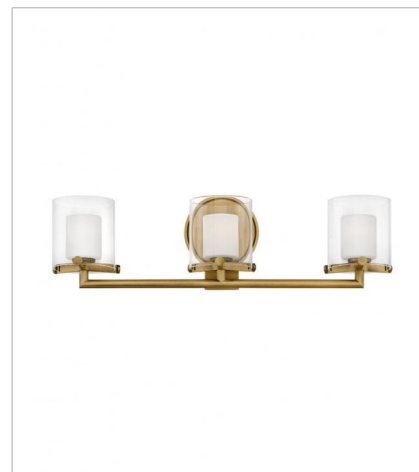

# RIXON

Spanning a variety of styles, Rixon adds a unique flair to any bathroom space. Uniting industrial, mid-century modern and traditional elements, Rixon boldly merges elegant double-glass shades, decorative knobs and robust cast arms for a sleek, stylish statement.

**FINISH:** Heritage Brass  
**GLASS:** Clear Outer Glass Etch Opal Inner Glass

**5490HB**  
SINGLE LIGHT VANITY  
5.5" W, 7" H  
Socket  
1-60w G-9

**5492HB**  
TWO LIGHT VANITY  
14.5" W, 7" H  
Socket  
2-60w G-9

**5493HB**  
THREE LIGHT VANITY  
24" W, 7" H  
Socket  
3-60w G-9

**5494HB**  
FOUR LIGHT VANITY  
33.8" W, 7" H  
Socket  
4-60w G-9