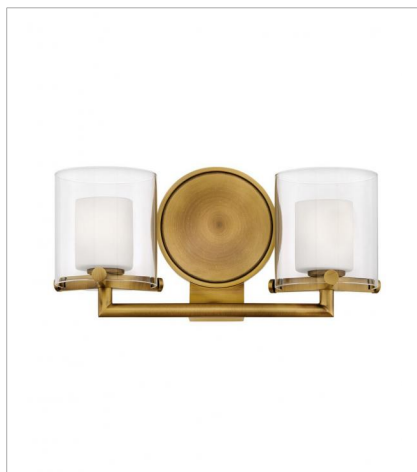

# RIXON

Spanning a variety of styles, Rixon adds a unique flair to any bathroom space. Uniting industrial, mid-century modern and traditional elements, Rixon boldly merges elegant double-glass shades, decorative knobs and robust cast arms for a sleek, stylish statement.

**FINISH:** Heritage Brass  
**GLASS:** Clear Outer Glass Etch Opal Inner Glass

**5490HB**  
SINGLE LIGHT VANITY  
5.5" W, 7" H  
Socket  
1-60w G-9

**5492HB**  
TWO LIGHT VANITY  
14.5" W, 7" H  
Socket  
2-60w G-9

**5493HB**  
THREE LIGHT VANITY  
24" W, 7" H  
Socket  
3-60w G-9

**5494HB**  
FOUR LIGHT VANITY  
33.8" W, 7" H  
Socket  
4-60w G-9