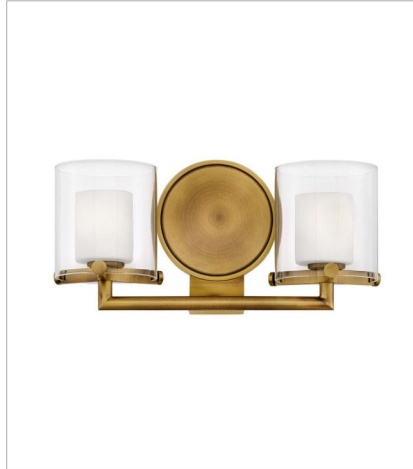

RIXON

Spanning a variety of styles, Rixon adds a unique flair to any bathroom space. Uniting industrial, mid-century modern and traditional elements, Rixon boldly merges elegant double-glass shades, decorative knobs and robust cast arms for a sleek, stylish statement.

FINISH: Heritage Brass
GLASS: Clear & Etched Opal

5490HB
SINGLE LIGHT VANITY
5.5" W, 7" H
Socketed
1-5w G9 LED, 60w Equiv. or 1-60w G-9

5492HB
TWO LIGHT VANITY
14.5" W, 7" H
Socketed
2-5w G9 LED, 60w Equiv. or 2-60w G-9