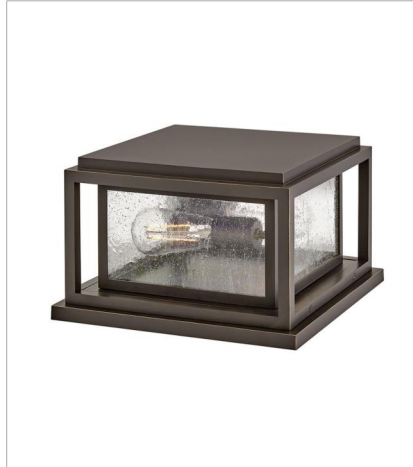

1008OZ
SMALL PIER MOUNT LANTERN
12" W, 7.5" H
Socketed
2-8w Med. LED