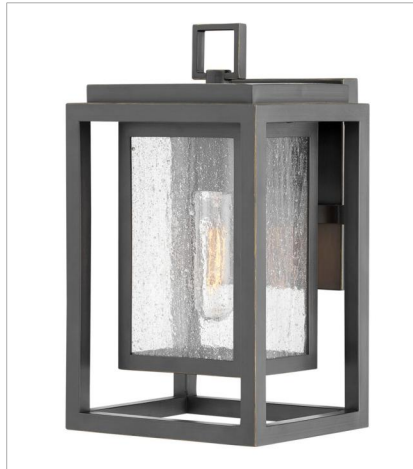

REPUBLIC

Republic's striking double frame design, constructed from a composite material and treated with an anti-fading agent for maximum durability, is at home on the coast or a country lodge. The Oil Rubbed Bronze and Satin Nickel resilience finishes feature a 5-year warranty and are resistant to rust and corrosion. Vintage filament bulbs are recommended to complete a stylish look.

FINISH: Oil Rubbed Bronze
GLASS: Clear Seedy

1003OZ
SMALL FLUSH MOUNT
11" W, 6.5" H
Socketed
2-8w Med. LED, 60w Equiv.

1000OZ
SMALL WALL MOUNT LANTERN
7" W, 12" H
Socketed
1-12w Med. LED, 100W Equiv.

1004OZ
MEDIUM WALL MOUNT LANTERN
7" W, 16" H
Socketed
1-12w Med. LED, 100W Equiv.

1004OZ-LV
MEDIUM WALL MOUNT LANTERN 12V
7" W, 16" H
Socketed

1005OZ
LARGE OUTDOOR WALL MOUNT LA...
7" W, 20" H
Socketed
1-12w Med. LED, 100W Equiv.

1009OZ
LARGE WALL MOUNT LANTERN
9" W, 27" H
Socketed
1-12w Med. LED, 100W Equiv.

HINKLEY

HINKLEY
33000 Pin Oak Parkway
Avon Lake, OH 44012

PHONE: (440) 653-5500
Toll Free: 1 (800) 446-5539

hinkley.com

REPUBLIC

Republic's striking double frame design, constructed from a composite material and treated with an anti-fading agent for maximum durability, is at home on the coast or a country lodge. The Oil Rubbed Bronze and Satin Nickel resilience finishes feature a 5-year warranty and are resistant to rust and corrosion. Vintage filament bulbs are recommended to complete a stylish look.