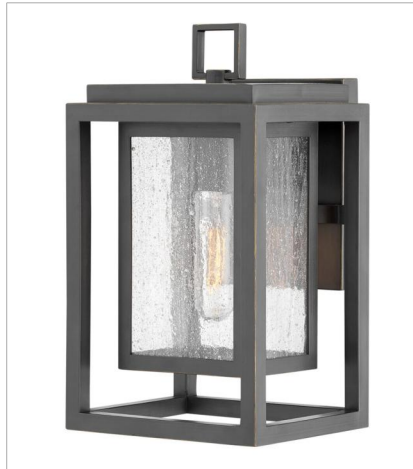

# REPUBLIC

Republic's striking double frame design, constructed from a composite material and treated with an anti-fading agent for maximum durability, is at home on the coast or a country lodge. The Oil Rubbed Bronze and Satin Nickel resilience finishes feature a 5-year warranty and are resistant to rust and corrosion. Vintage filament bulbs are recommended to complete a stylish look.

**FINISH:** Oil Rubbed Bronze  
**GLASS:** Etched, Clear Seedy

**15558OZ-LL**  
12VLED PATH LIGHT  
6" W, 24" H  
Socketed  
1-1.50w T5 LED \*Included

**1000OZ**  
SMALL WALL MOUNT LANTERN  
7" W, 12" H  
Socketed  
1-12w Med. LED, 100w Equiv.

**1000OZ-LL**  
SMALL WALL MOUNT LANTERN  
7" W, 12" H  
Socketed  
1-5w Med. LED \*Included

**1004OZ**  
MEDIUM WALL MOUNT LANTERN  
7" W, 16" H  
Socketed  
1-12w Med. LED, 100w Equiv.

**1004OZ-LL**  
MEDIUM WALL MOUNT LANTERN  
7" W, 16" H  
Socketed  
1-5w Med. LED \*Included