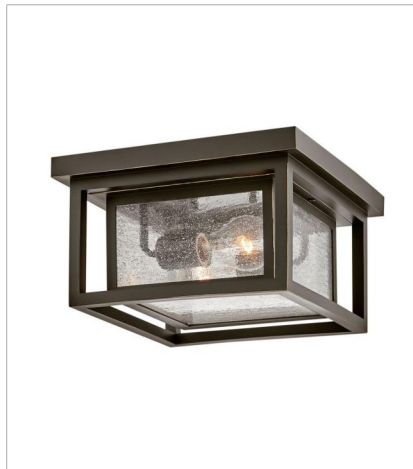

1003OZ
MEDIUM FLUSH MOUNT
11" W, 6.5" H
LED Lamp
2-8w Med. LED, 60w Equiv.

HINKLEY

HINKLEY
33000 Pin Oak Parkway
Avon Lake, OH 44012

PHONE: (440) 653-5500
Toll Free: 1 (800) 446-5539

hinkley.com