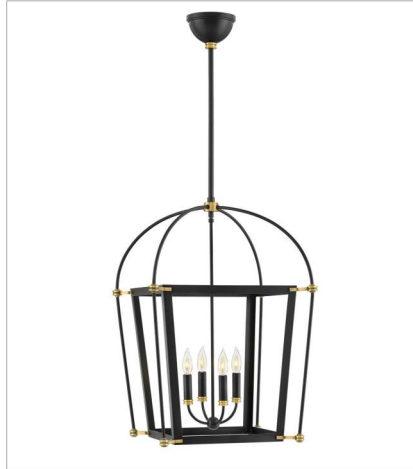

SELBY

A new classic, Selby achieves timeless status with its airy, streamlined silhouette and extravagant arching top frame. Cast brass details, candelabra detailing and a chic Black finish are accentuated with Heritage Brass details for the ultimate in minimal elegance.

FINISH: Black with Heritage Brass accents

4054BK
MEDIUM SIX LIGHT OPEN FRAME...
48" W, 24" H
Socketed
6-5w Cand. LED, 60w Equiv.

4055BK
LARGE OPEN FRAME
20" W, 29.5" H
Socketed
4-5w Cand. LED, 60w Equiv.

4056BK
MEDIUM OPEN FRAME CHANDELIER
25" W, 37" H
Socketed
6-5w Cand. LED, 60w Equiv.

4057BK
LARGE OPEN FRAME PENDANT
16.3" W, 24" H
Socketed
4-5w Cand. LED, 60w Equiv.

HINKLEY

HINKLEY
33000 Pin Oak Parkway
Avon Lake, OH 44012