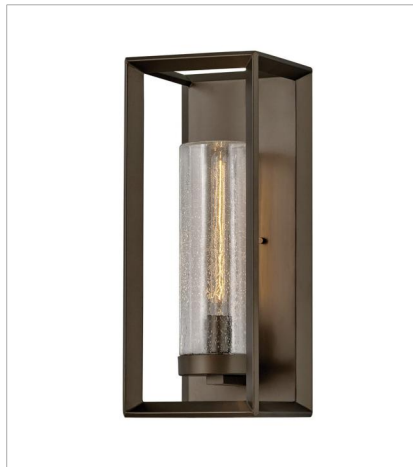

# RHODES

**OPEN AIR™**  
collection

Rhodes exudes warmth and a handsome appeal with a clean transitional design and generous proportions. Perfectly suited for either exterior or interior spaces, the Warm Bronze and Brushed Graphite finishes perfectly complement the robust framework.

**FINISH:** Warm Bronze  
**GLASS:** Clear Seedy

**29304WB**  
MEDIUM HANGING LANTERN  
18.3" W, 28.3" H  
Socketed  
4-5w Cand. LED, 60w Equiv.

**29304WB-LV**  
MEDIUM HANGING LANTERN  
18.3" W, 28.3" H  
Socketed  
4-3.50w Cand. LED \*Included

**29306WB**  
MEDIUM SIX LIGHT LINEAR  
42.3" W, 21.3" H  
Socketed  
6-10w Med. LED, 100w Equiv.

**29302WB**  
MEDIUM WALL SCONCE  
7" W, 16.8" H  
Socketed  
1-10w Med. LED, 100w Equiv.

**29309WB**  
LARGE WALL SCONCE  
9" W, 22" H  
Socketed  
1-10w Med. LED, 100w Equiv.