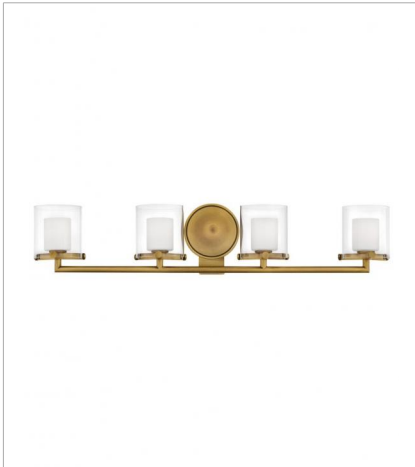

# RIXON

**FINISH:** Heritage Brass  
**GLASS:** Clear Outer Glass Etch Opal  
Inner Glass

**5490HB**  
SINGLE LIGHT VANITY  
5.5" W, 7" H  
Socket  
1-60w G-9

**5492HB**  
TWO LIGHT VANITY  
14.5" W, 7" H  
Socket  
2-60w G-9

**5493HB**  
THREE LIGHT VANITY  
24" W, 7" H  
Socket  
3-60w G-9

**5494HB**  
FOUR LIGHT VANITY  
33.8" W, 7" H  
Socket  
4-60w G-9