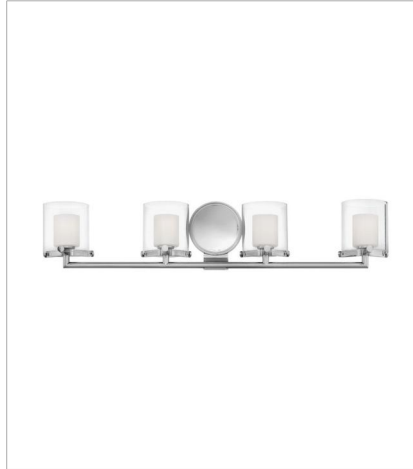

# RIXON

Spanning a variety of styles, Rixon adds a unique flair to any bathroom space. Uniting industrial, mid-century modern and traditional elements, Rixon boldly merges elegant double-glass shades, decorative knobs and robust cast arms for a sleek, stylish statement.

**FINISH:** Chrome  
**GLASS:** Clear & Etched Opal

**5490CM**  
SINGLE LIGHT VANITY  
5.5" W, 7" H  
Socketed  
1-5w G9 LED, 60w Equiv. or 1-60w G-9

**5494CM**  
FOUR LIGHT VANITY  
33.8" W, 7" H  
Socketed  
4-5w G9 LED, 60w Equiv. or 4-60w G-9