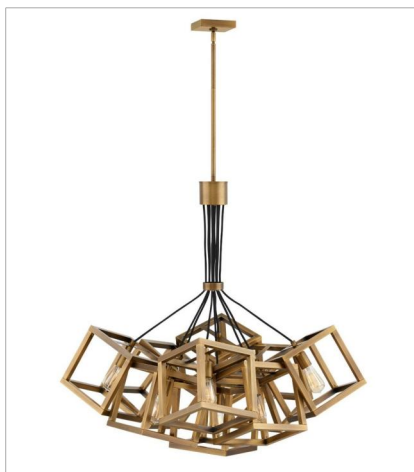

# ENSEMBLE

Ensembles daring silhouette combines layers of sleek edges with rich, gleaming finishes to create a captivating form from any angle.

**FINISH:** Brushed Bronze

**FR42444BBZ**  
SMALL SINGLE TIER  
28.3" W, 31.3" H  
Socketed  
5-14w Med. LED, 100w Equiv.

**FR42445BBZ**  
MEDIUM SINGLE TIER  
42.5" W, 36.8" H  
Socketed  
9-14w Med. LED, 100w Equiv. or 9-100w Med.

**FR42446BBZ**  
SIX LIGHT LINEAR  
62" W, 13.3" H  
Socketed  
6-14w Med. LED, 100w Equiv.

**FR42448BBZ**  
LARGE SINGLE TIER  
28" W, 46.5" H  
Socketed  
7-14w Med. LED, 100w Equiv. or 7-100w Med.

**FR42449BBZ**  
LARGE MULTI TIER  
32.5" W, 52.5" H  
Socketed  
13-14w Med. LED, 75w Equiv.