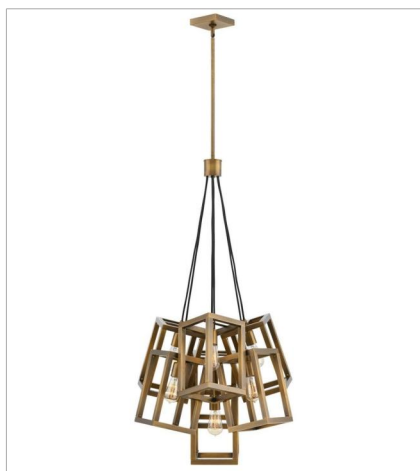

# ENSEMBLE

Ensembles daring silhouette combines layers of sleek edges with rich, gleaming finishes to create a captivating form from any angle.

**FINISH:** Brushed Bronze

**FR42444BBZ**  
SMALL SINGLE TIER  
28.3" W, 31.3" H  
Socketed  
5-14w Med. LED, 100w Equiv.

**FR42445BBZ**  
MEDIUM SINGLE TIER  
42.5" W, 36.8" H  
Socketed  
9-14w Med. LED, 100w Equiv. or 9-100w Med.

**FR42446BBZ**  
SIX LIGHT LINEAR  
62" W, 13.3" H  
Socketed  
6-14w Med. LED, 100w Equiv.

**FR42448BBZ**  
LARGE SINGLE TIER  
28" W, 46.5" H  
Socketed  
7-14w Med. LED, 100w Equiv. or 7-100w Med.

**FR42449BBZ**  
LARGE MULTI TIER  
32.5" W, 52.5" H  
Socketed  
13-14w Med. LED, 75w Equiv.