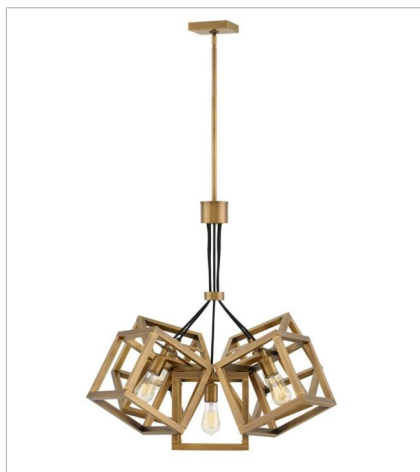

# ENSEMBLE

Ensembles daring silhouette combines layers of sleek edges with rich, gleaming finishes to create a captivating form from any angle.

**FINISH:** Brushed Bronze

**FR42444BBZ**  
SMALL SINGLE TIER  
28.3" W, 31.3" H  
Socketed  
5-14w Med. LED, 100w Equiv.

**FR42445BBZ**  
MEDIUM SINGLE TIER  
42.5" W, 36.8" H  
Socketed  
9-14w Med. LED, 100w Equiv. or 9-100w Med.

**FR42446BBZ**  
SIX LIGHT LINEAR  
62" W, 13.3" H  
Socketed  
6-14w Med. LED, 100w Equiv.

**FR42448BBZ**  
LARGE SINGLE TIER  
28" W, 46.5" H  
Socketed  
7-14w Med. LED, 100w Equiv. or 7-100w Med.

**FR42449BBZ**  
LARGE MULTI TIER  
32.5" W, 52.5" H  
Socketed  
13-14w Med. LED, 75w Equiv.