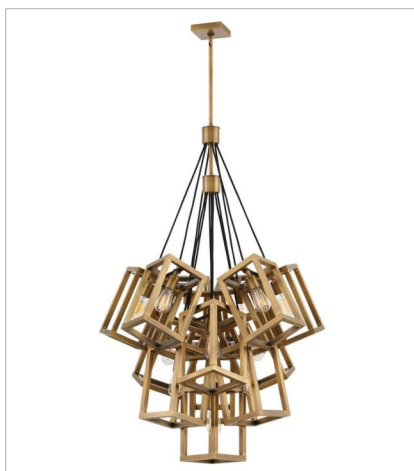

# ENSEMBLE

Ensembles daring silhouette combines layers of sleek edges with rich, gleaming finishes to create a captivating form from any angle.

**FINISH:** Brushed Bronze

**FR42444BBZ**  
SMALL SINGLE TIER  
28.3" W, 31.3" H  
Socketed  
5-14w Med. LED, 100w Equiv.

**FR42445BBZ**  
MEDIUM SINGLE TIER  
42.5" W, 36.8" H  
Socketed  
9-14w Med. LED, 100w Equiv. or 9-100w Med.

**FR42446BBZ**  
SIX LIGHT LINEAR  
62" W, 13.3" H  
Socketed  
6-14w Med. LED, 100w Equiv.

**FR42448BBZ**  
LARGE SINGLE TIER  
28" W, 46.5" H  
Socketed  
7-14w Med. LED, 100w Equiv. or 7-100w Med.

**FR42449BBZ**  
LARGE MULTI TIER  
32.5" W, 52.5" H  
Socketed  
13-14w Med. LED, 75w Equiv.