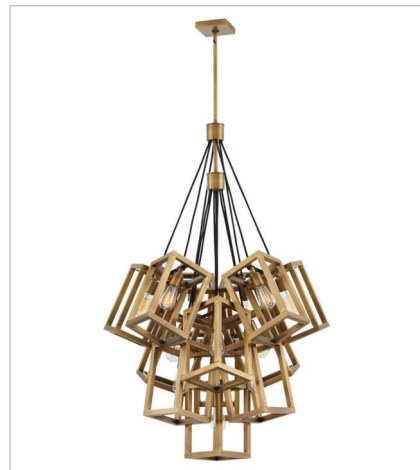

ENSEMBLE

Ensembles daring silhouette combines layers of sleek edges with rich, gleaming finishes to create a captivating form from any angle.

FINISH: Brushed Bronze

FR42444BBZ
SMALL SINGLE TIER
28.3" W, 31.3" H
Socketed
5-14w Med. LED, 100w Equiv.

FR42446BBZ
SIX LIGHT LINEAR
62" W, 13.3" H
Socketed
6-14w Med. LED, 100w Equiv.

FR42449BBZ
LARGE MULTI TIER
32.5" W, 52.5" H
Socketed
13-14w Med. LED, 75w Equiv.