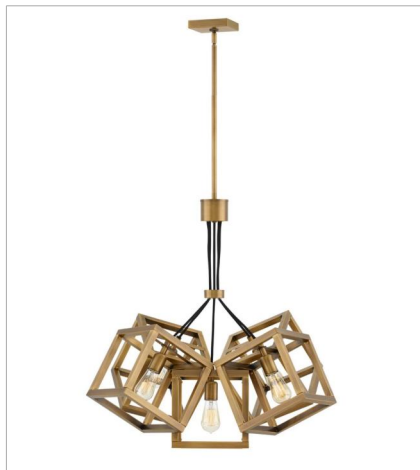

ENSEMBLE

Ensembles daring silhouette combines layers of sleek edges with rich, gleaming finishes to create a captivating form from any angle.

FINISH: Brushed Bronze

FR42444BBZ
SMALL SINGLE TIER
28.3" W, 31.3" H
Socketed
5-14w Med. LED, 100w Equiv.

FR42446BBZ
SIX LIGHT LINEAR
62" W, 13.3" H
Socketed
6-14w Med. LED, 100w Equiv.

FR42449BBZ
LARGE MULTI TIER
32.5" W, 52.5" H
Socketed
13-14w Med. LED, 75w Equiv.