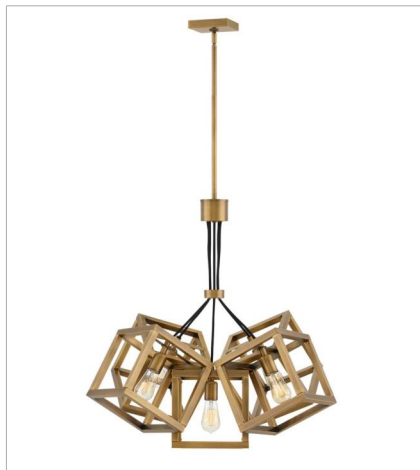

# ENSEMBLE

Ensembles daring silhouette combines layers of sleek edges with rich, gleaming finishes to create a captivating form from any angle.

**FINISH:** Brushed Bronze

**FR42444BBZ**  
SMALL SINGLE TIER  
28.3" W, 31.3" H  
Socketed  
5-14w Med. LED, 100w Equiv.

**FR42446BBZ**  
SIX LIGHT LINEAR  
62" W, 13.3" H  
Socketed  
6-14w Med. LED, 100w Equiv.

**FR42449BBZ**  
LARGE MULTI TIER  
32.5" W, 52.5" H  
Socketed  
13-14w Med. LED, 75w Equiv.