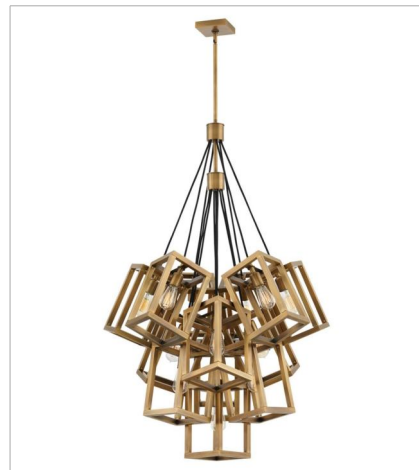

# ENSEMBLE

Ensembles daring silhouette combines layers of sleek edges with rich, gleaming finishes to create a captivating form from any angle.

**FINISH:** Brushed Bronze

**FR42444BBZ**  
SMALL SINGLE TIER  
28.3" W, 31.3" H  
Socketed  
5-14w Med. LED, 100w Equiv.

**FR42446BBZ**  
SIX LIGHT LINEAR  
62" W, 13.3" H  
Socketed  
6-14w Med. LED, 100w Equiv.

**FR42449BBZ**  
LARGE MULTI TIER  
32.5" W, 52.5" H  
Socketed  
13-14w Med. LED, 75w Equiv.