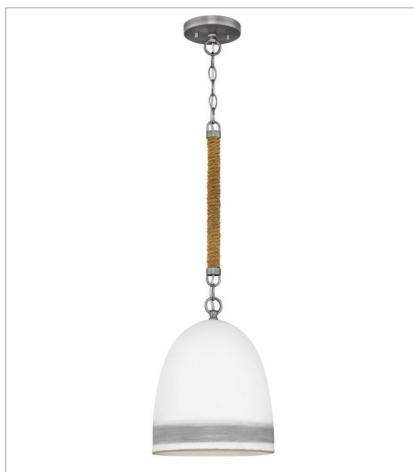

NASH

Fresh and welcoming, Nash merges sculptural and functional features with coastal inspiration. Hand-painted stripes and contrasting tipping complete the thrown ceramic shade. Combined with a thick jute rope, the details of Nash bring organic warmth and texture to any space.

FINISH: Antique Nickel, Antique Nickel with Golden Bronze accents
SHADE: Off-White Ceramic

3364AN
SMALL PENDANT
10" W, 27.5" H
Socketed
1-12w Med. LED, 100W Equiv.

3364AN-GR
SMALL PENDANT
10" W, 27.5" H
Socketed
1-12w Med. LED, 100W Equiv.