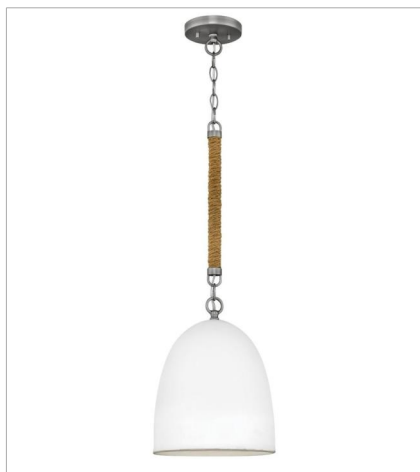

NASH

Fresh and welcoming, Nash merges sculptural and functional features with coastal inspiration. Hand-painted stripes and contrasting tipping complete the thrown ceramic shade. Combined with a thick jute rope, the details of Nash bring organic warmth and texture to any space.

FINISH: Antique Nickel, Antique Nickel with Golden Bronze accents
SHADE: Off-White Ceramic

3364AN
SMALL PENDANT
10" W, 27.5" H
Socketed
1-12w Med. LED, 100W Equiv.

3364AN-GR
SMALL PENDANT
10" W, 27.5" H
Socketed
1-12w Med. LED, 100W Equiv.