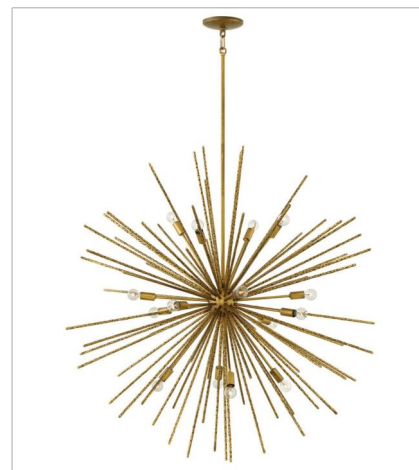

TRYST

A seamless blend of vintage sophistication and contemporary clout, Tryst offers a striking mix of design elements. Hammered stems radiating from a spherical body shimmer as the light dances across the facets, creating a robust yet airy effect.

FINISH: Burnished Gold

FR43014BNG

SMALL ORB

22" W, 22" H

Socketed

8-5w Cand. LED, 60w Equiv.

FR43015BNG

MEDIUM ORB

30" W, 30" H

Socketed

12-5w Cand. LED, 60w Equiv.

FR43016BNG

LARGE ORB

42" W, 42" H

Socketed

16-5w Cand. LED, 60w Equiv.