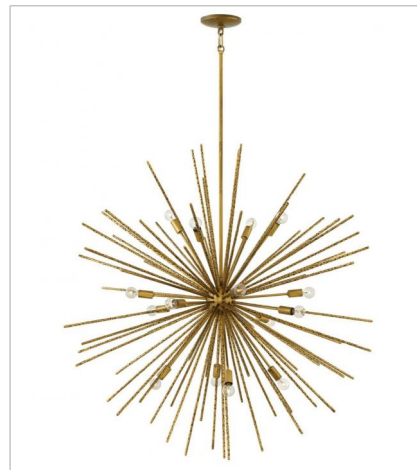

TRYST

A seamless blend of vintage sophistication and contemporary clout, Tryst offers a striking mix of design elements. Hammered stems radiating from a spherical body shimmer as the light dances across the facets, creating a robust yet airy effect.

FINISH: Burnished Gold

FR43014BNG
SMALL ORB
22" W, 22" H
Socket
8-60w Cand.

FR43015BNG
MEDIUM ORB
30" W, 30" H
Socket
12-60w Cand.

FR43016BNG
LARGE ORB
42" W, 42" H
Socket
16-40w Cand.