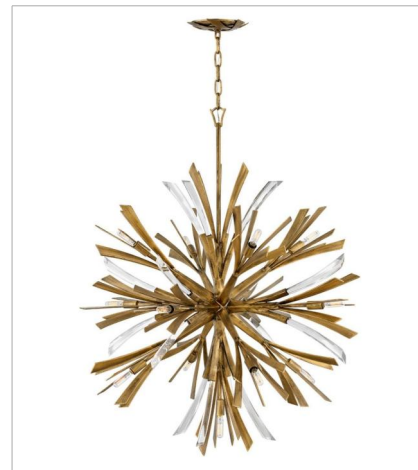

VIDA

Vida's modern design bursts with a flourishing style that is both highly dramatic and finely sculpted. A statement piece with crystal accents and unique canopy detailing, Vida injects a thrilling dash of contemporary inspiration to its surroundings.

FINISH: Burnished Gold

FR40902BNG
TWO LIGHT SCONCE
9" W, 17.3" H
LED Lamp
2-5w Cand. LED, 60w Equiv.

FR40904BNG
MEDIUM ORB
22" W, 26" H
LED Lamp
13-5w Cand. LED, 60w Equiv.

FR40905BNG
LARGE ORB
36" W, 42" H
LED Lamp
13-5w Cand. LED, 60w Equiv.

FR40906BNG
MEDIUM SINGLE TIER PENDANT
36" W, 27.8" H
LED Lamp
13-5w Cand. LED, 60w Equiv.

FR40907BNG
LARGE ORB
24" W, 50" H
LED Lamp
19-5w Cand. LED, 60w Equiv.

FR40908BNG
MEDIUM SINGLE TIER
29.3" W, 25" H
LED Lamp
6-5w Cand. LED, 60w Equiv.

FINISH: Burnished Gold

FR40909BNG

MULTI TIER

34" W, 37.3" H

LED Lamp

12-5w Cand. LED, 60w Equiv.

FR40903BNG

MEDIUM SEMI-FLUSH MOUNT