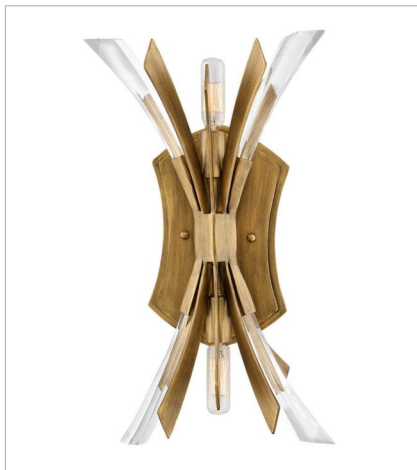

VIDA

Vida's modern design bursts with a flourishing style that is both highly dramatic and finely sculpted. A statement piece with crystal accents and unique canopy detailing, Vida injects a thrilling dash of contemporary inspiration to its surroundings.

FINISH: Burnished Gold

FR40902BNG
TWO LIGHT SCONCE
9" W, 17.3" H
LED Lamp
2-5w Cand. LED, 60w Equiv.

FR40904BNG
MEDIUM ORB
22" W, 26" H
LED Lamp
13-5w Cand. LED, 60w Equiv.

FR40905BNG
LARGE ORB
36" W, 42" H
LED Lamp
13-5w Cand. LED, 60w Equiv.

FR40906BNG
MEDIUM SINGLE TIER PENDANT
36" W, 27.8" H
LED Lamp
13-5w Cand. LED, 60w Equiv.

FR40907BNG
LARGE ORB
24" W, 50" H
LED Lamp
19-5w Cand. LED, 60w Equiv.

FR40908BNG
MEDIUM SINGLE TIER
29.3" W, 25" H
LED Lamp
6-5w Cand. LED, 60w Equiv.

FINISH: Burnished Gold

FR40909BNG

MULTI TIER

34" W, 37.3" H

LED Lamp

12-5w Cand. LED, 60w Equiv.

FR40903BNG

MEDIUM SEMI-FLUSH MOUNT