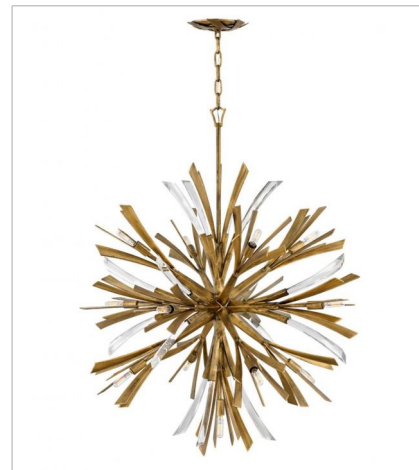

VIDA

Vida's modern design bursts with a flourishing style that is both highly dramatic and finely sculpted. A statement piece with crystal accents and unique canopy detailing, Vida injects a thrilling dash of contemporary inspiration to its surroundings.

FINISH: Burnished Gold

FR40902BNG
TWO LIGHT SCNCE
9" W, 17.3" H
Socket
2-60w Cand.

FR40904BNG
MEDIUM ORB
22" W, 26" H
Socket
13-60w Cand.

FR40905BNG
LARGE ORB
36" W, 42" H
Socket
13-60w Cand.

FR40906BNG
MEDIUM SINGLE TIER PENDANT
36" W, 27.8" H
Socket
13-60w Cand.

FR40907BNG
LARGE ORB
24" W, 50" H
Socket
19-40w Cand.

FR40908BNG
MEDIUM SINGLE TIER
29.3" W, 25" H
Socket
6-60w Cand.

HINKLEY

HINKLEY
33000 Pin Oak Parkway
Avon Lake, OH 44012

PHONE: (440) 653-5500
Toll Free: 1 (800) 446-5539

hinkley.com

VIDA

Vida's modern design bursts with a flourishing style that is both highly dramatic and finely sculpted. A statement piece with crystal accents and unique canopy detailing, Vida injects a thrilling dash of contemporary inspiration to its surroundings.