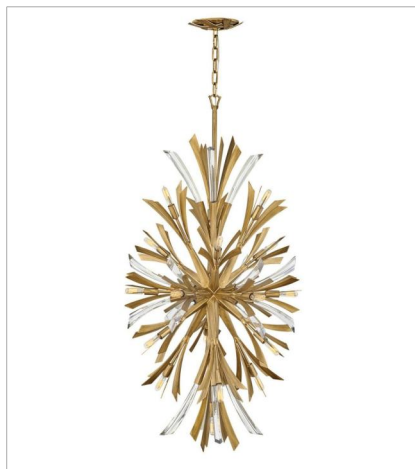

VIDA

Vida's modern design bursts with a flourishing style that is both highly dramatic and finely sculpted. A statement piece with crystal accents and unique canopy detailing, Vida injects a thrilling dash of contemporary inspiration to its surroundings.

FINISH: Burnished Gold

FR40902BNG
TWO LIGHT SCONCE
9" W, 17.3" H
LED Lamp
2-5w Cand. LED, 60w Equiv.

FR40904BNG
MEDIUM ORB
22" W, 26" H
LED Lamp
13-5w Cand. LED, 60w Equiv.

FR40905BNG
LARGE ORB
36" W, 42" H
LED Lamp
13-5w Cand. LED, 60w Equiv.

FR40906BNG
MEDIUM SINGLE TIER PENDANT
36" W, 27.8" H
LED Lamp
13-5w Cand. LED, 60w Equiv.

FR40907BNG
LARGE ORB
24" W, 50" H
LED Lamp
19-5w Cand. LED, 60w Equiv.

FR40908BNG
MEDIUM SINGLE TIER
29.3" W, 25" H
LED Lamp
6-5w Cand. LED, 60w Equiv.

FINISH: Burnished Gold

FR40909BNG

MULTI TIER

34" W, 37.3" H

LED Lamp

12-5w Cand. LED, 60w Equiv.

FR40903BNG

MEDIUM SEMI-FLUSH MOUNT