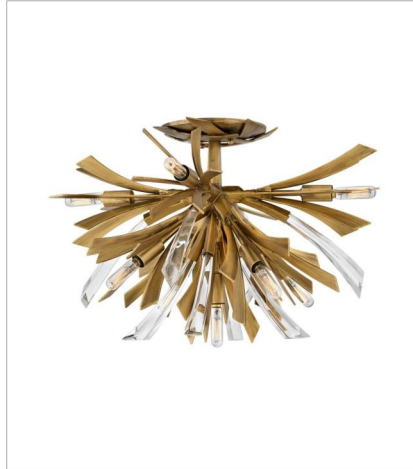

VIDA

Vida's modern design bursts with a flourishing style that is both highly dramatic and finely sculpted. A statement piece with crystal accents and unique canopy detailing, Vida injects a thrilling dash of contemporary inspiration to its surroundings.

FINISH: Burnished Gold

FR40902BNG
TWO LIGHT SCONCE
9" W, 17.3" H
LED Lamp
2-5w Cand. LED, 60w Equiv.

FR40904BNG
MEDIUM ORB
22" W, 26" H
LED Lamp
13-5w Cand. LED, 60w Equiv.

FR40905BNG
LARGE ORB
36" W, 42" H
LED Lamp
13-5w Cand. LED, 60w Equiv.

FR40906BNG
MEDIUM SINGLE TIER PENDANT
36" W, 27.8" H
LED Lamp
13-5w Cand. LED, 60w Equiv.

FR40907BNG
LARGE ORB
24" W, 50" H
LED Lamp
19-5w Cand. LED, 60w Equiv.

FR40908BNG
MEDIUM SINGLE TIER
29.3" W, 25" H
LED Lamp
6-5w Cand. LED, 60w Equiv.

FINISH: Burnished Gold

FR40909BNG

MULTI TIER

34" W, 37.3" H

LED Lamp

12-5w Cand. LED, 60w Equiv.

FR40903BNG

MEDIUM SEMI-FLUSH MOUNT