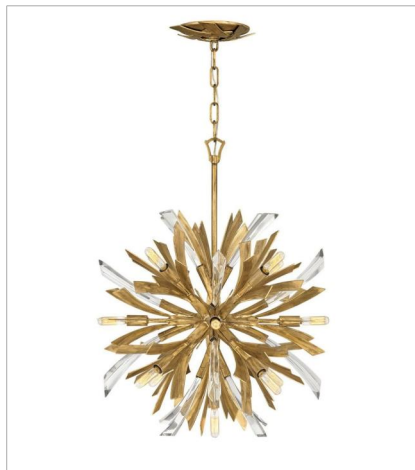

VIDA

Vida's modern design bursts with a flourishing style that is both highly dramatic and finely sculpted. A statement piece with crystal accents and unique canopy detailing, Vida injects a thrilling dash of contemporary inspiration to its surroundings.

FINISH: Burnished Gold

FR40902BNG
TWO LIGHT SCONCE
9" W, 17.3" H
LED Lamp
2-5w Cand. LED, 60w Equiv.

FR40904BNG
MEDIUM ORB
22" W, 26" H
LED Lamp
13-5w Cand. LED, 60w Equiv.

FR40905BNG
LARGE ORB
36" W, 42" H
LED Lamp
13-5w Cand. LED, 60w Equiv.

FR40906BNG
MEDIUM SINGLE TIER PENDANT
36" W, 27.8" H
LED Lamp
13-5w Cand. LED, 60w Equiv.

FR40907BNG
LARGE ORB
24" W, 50" H
LED Lamp
19-5w Cand. LED, 60w Equiv.

FR40908BNG
MEDIUM SINGLE TIER
29.3" W, 25" H
LED Lamp
6-5w Cand. LED, 60w Equiv.

FINISH: Burnished Gold

FR40909BNG

MULTI TIER

34" W, 37.3" H

LED Lamp

12-5w Cand. LED, 60w Equiv.

FR40903BNG

MEDIUM SEMI-FLUSH MOUNT