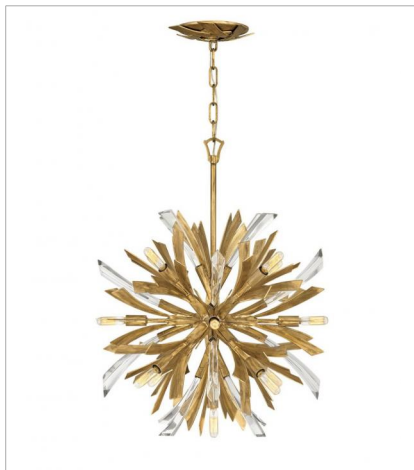

VIDA

Vida's modern design bursts with a flourishing style that is both highly dramatic and finely sculpted. A statement piece with crystal accents and unique canopy detailing, Vida injects a thrilling dash of contemporary inspiration to its surroundings.

FINISH: Burnished Gold

FR40902BNG
TWO LIGHT SCNCE
9" W, 17.3" H
Socket
2-60w Cand.

FR40904BNG
MEDIUM ORB
22" W, 26" H
Socket
13-60w Cand.

FR40905BNG
LARGE ORB
36" W, 42" H
Socket
13-60w Cand.

FR40906BNG
MEDIUM SINGLE TIER PENDANT
36" W, 27.8" H
Socket
13-60w Cand.

FR40907BNG
LARGE ORB
24" W, 50" H
Socket
19-40w Cand.

FR40908BNG
MEDIUM SINGLE TIER
29.3" W, 25" H
Socket
6-60w Cand.

HINKLEY

HINKLEY
33000 Pin Oak Parkway
Avon Lake, OH 44012

PHONE: (440) 653-5500
Toll Free: 1 (800) 446-5539

hinkley.com

VIDA

Vida's modern design bursts with a flourishing style that is both highly dramatic and finely sculpted. A statement piece with crystal accents and unique canopy detailing, Vida injects a thrilling dash of contemporary inspiration to its surroundings.