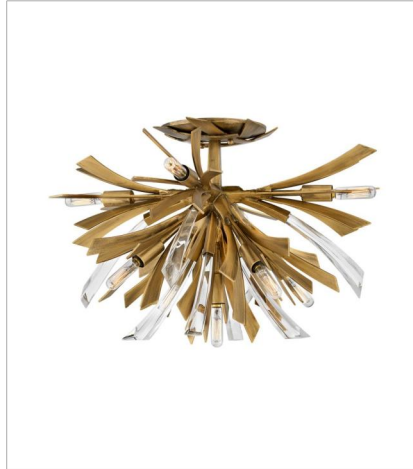

# VIDA

Vida's modern design bursts with a flourishing style that is both highly dramatic and finely sculpted. A statement piece with crystal accents and unique canopy detailing, Vida injects a thrilling dash of contemporary inspiration to its surroundings.

**FINISH:** Burnished Gold

**FR40902BNG**  
TWO LIGHT SCONCE  
9" W, 17.3" H  
Socketed  
2-5w Cand. LED, 60w Equiv.

**FR40904BNG**  
MEDIUM ORB  
22" W, 26" H  
Socketed  
13-5w Cand. LED, 60w Equiv.

**FR40905BNG**  
LARGE ORB  
36" W, 42" H  
Socketed  
13-5w Cand. LED, 60w Equiv.

**FINISH:** Burnished Gold

**FR40909BNG**

MULTI TIER

34" W, 37.3" H

Socketed

12-5w Cand. LED, 60w Equiv.

**FR40903BNG**

MEDIUM SEMI-FLUSH MOUNT