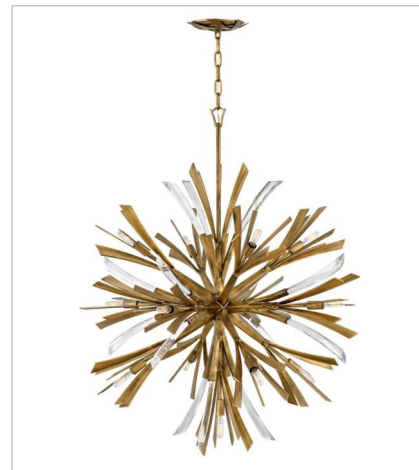

# VIDA

Vida's modern design bursts with a flourishing style that is both highly dramatic and finely sculpted. A statement piece with crystal accents and unique canopy detailing, Vida injects a thrilling dash of contemporary inspiration to its surroundings.

**FINISH:** Burnished Gold

**FR40902BNG**  
TWO LIGHT SCONCE  
9" W, 17.3" H  
Socketed  
2-5w Cand. LED, 60w Equiv.

**FR40904BNG**  
MEDIUM ORB  
22" W, 26" H  
Socketed  
13-5w Cand. LED, 60w Equiv.

**FR40905BNG**  
LARGE ORB  
36" W, 42" H  
Socketed  
13-5w Cand. LED, 60w Equiv.

**FR40906BNG**  
MEDIUM SINGLE TIER PENDANT  
36" W, 27.8" H  
Socketed  
13-5w Cand. LED, 60w Equiv.

**FR40907BNG**  
MEDIUM ORB CHANDELIER  
24" W, 50" H  
Socketed  
19-5w Cand. LED, 60w Equiv.

**FR40908BNG**  
MEDIUM SINGLE TIER  
29.3" W, 25" H  
Socketed  
6-5w Cand. LED, 60w Equiv.