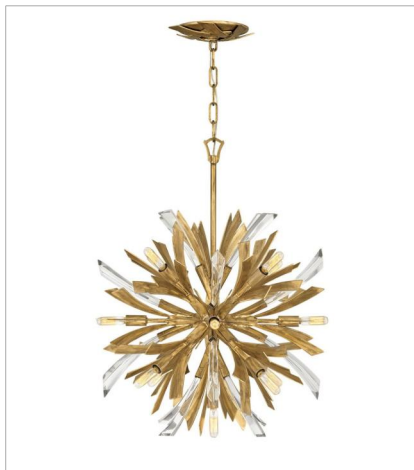

# VIDA

Vida's modern design bursts with a flourishing style that is both highly dramatic and finely sculpted. A statement piece with crystal accents and unique canopy detailing, Vida injects a thrilling dash of contemporary inspiration to its surroundings.

**FINISH:** Burnished Gold

**FR40902BNG**  
TWO LIGHT SCONCE  
9" W, 17.3" H  
Socketed  
2-5w Cand. LED, 60w Equiv.

**FR40904BNG**  
MEDIUM ORB  
22" W, 26" H  
Socketed  
13-5w Cand. LED, 60w Equiv.

**FR40905BNG**  
LARGE ORB  
36" W, 42" H  
Socketed  
13-5w Cand. LED, 60w Equiv.

**FR40906BNG**  
MEDIUM SINGLE TIER PENDANT  
36" W, 27.8" H  
Socketed  
13-5w Cand. LED, 60w Equiv.

**FR40907BNG**  
MEDIUM ORB CHANDELIER  
24" W, 50" H  
Socketed  
19-5w Cand. LED, 60w Equiv.

**FR40908BNG**  
MEDIUM SINGLE TIER  
29.3" W, 25" H  
Socketed  
6-5w Cand. LED, 60w Equiv.