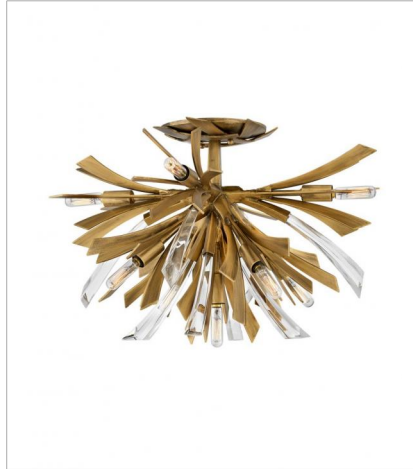

VIDA

Vida's modern design bursts with a flourishing style that is both highly dramatic and finely sculpted. A statement piece with crystal accents and unique canopy detailing, Vida injects a thrilling dash of contemporary inspiration to its surroundings.

FINISH: Burnished Gold

FR40902BNG
TWO LIGHT SCNCE
9" W, 17.3" H
Socket
2-60w Cand.

FR40904BNG
MEDIUM ORB
22" W, 26" H
Socket
13-60w Cand.

FR40905BNG
LARGE ORB
36" W, 42" H
Socket
13-60w Cand.

FR40906BNG
MEDIUM SINGLE TIER PENDANT
36" W, 27.8" H
Socket
13-60w Cand.

hinkley.com

VIDA

Vida's modern design bursts with a flourishing style that is both highly dramatic and finely sculpted. A statement piece with crystal accents and unique canopy detailing, Vida injects a thrilling dash of contemporary inspiration to its surroundings.

FINISH: Burnished Gold

FR40909BNG
MULTI TIER
34" W, 37.3" H
Socket
12-60w Cand.

FR40903BNG
MEDIUM SEMI-FLUSH MOUNT
21" W, 13.5" H
Socket
9-60w Cand.