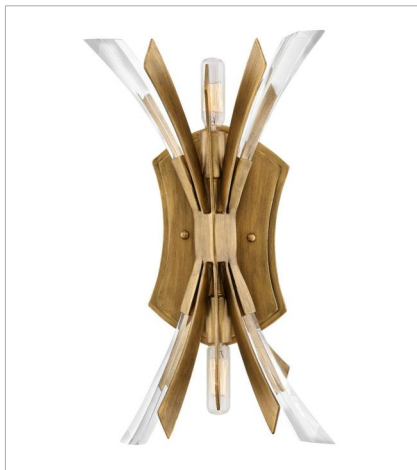

VIDA

Vida's modern design bursts with a flourishing style that is both highly dramatic and finely sculpted. A statement piece with crystal accents and unique canopy detailing, Vida injects a thrilling dash of contemporary inspiration to its surroundings.

FINISH: Burnished Gold

FR40902BNG
TWO LIGHT SCONCE
9" W, 17.3" H
Socketed
2-5w Cand. LED, 60w Equiv.

FR40904BNG
MEDIUM ORB
22" W, 26" H
Socketed
13-5w Cand. LED, 60w Equiv.

FR40905BNG
LARGE ORB
36" W, 42" H
Socketed
13-5w Cand. LED, 60w Equiv.

FR40906BNG
MEDIUM SINGLE TIER PENDANT
36" W, 27.8" H
Socketed
13-5w Cand. LED, 60w Equiv.

FR40907BNG
MEDIUM ORB CHANDELIER
24" W, 50" H
Socketed
19-5w Cand. LED, 60w Equiv.

FR40908BNG
MEDIUM SINGLE TIER
29.3" W, 25" H
Socketed
6-5w Cand. LED, 60w Equiv.

FINISH: Burnished Gold

FR40903BNG

MEDIUM SEMI-FLUSH MOUNT

24" W, 14.5" H

Socketed

9-5w Cand. LED, 60w Equiv.

HINKLEY

HINKLEY
33000 Pin Oak Parkway
Avon Lake, OH 44012