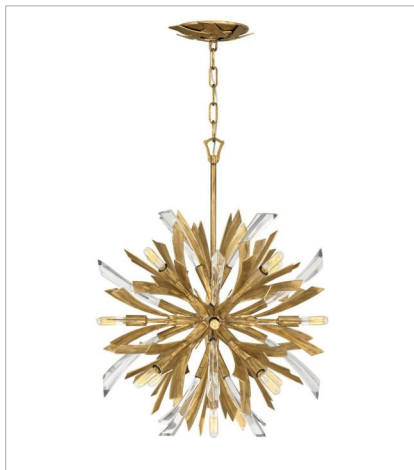

VIDA

Vida's modern design bursts with a flourishing style that is both highly dramatic and finely sculpted. A statement piece with crystal accents and unique canopy detailing, Vida injects a thrilling dash of contemporary inspiration to its surroundings.

FINISH: Burnished Gold

FR40902BNG
TWO LIGHT SCONCE
9" W, 17.3" H
Socketed
2-5w Cand. LED, 60w Equiv.

FR40904BNG
MEDIUM ORB
22" W, 26" H
Socketed
13-5w Cand. LED, 60w Equiv.

FR40905BNG
LARGE ORB
36" W, 42" H
Socketed
13-5w Cand. LED, 60w Equiv.

FR40906BNG
MEDIUM SINGLE TIER PENDANT
36" W, 27.8" H
Socketed
13-5w Cand. LED, 60w Equiv.

FR40907BNG
MEDIUM ORB CHANDELIER
24" W, 50" H
Socketed
19-5w Cand. LED, 60w Equiv.

FR40908BNG
MEDIUM SINGLE TIER
29.3" W, 25" H
Socketed
6-5w Cand. LED, 60w Equiv.

FINISH: Burnished Gold

FR40903BNG

MEDIUM SEMI-FLUSH MOUNT

24" W, 14.5" H

Socketed

9-5w Cand. LED, 60w Equiv.

HINKLEY

HINKLEY
33000 Pin Oak Parkway
Avon Lake, OH 44012