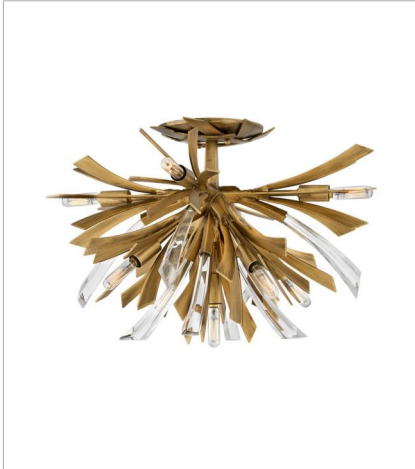

VIDA

Vida's modern design bursts with a flourishing style that is both highly dramatic and finely sculpted. A statement piece with crystal accents and unique canopy detailing, Vida injects a thrilling dash of contemporary inspiration to its surroundings.

FINISH: Burnished Gold

FR40902BNG
TWO LIGHT SCONCE
9" W, 17.3" H
Socketed
2-5w Cand. LED, 60w Equiv.

FR40904BNG
MEDIUM ORB
22" W, 26" H
Socketed
13-5w Cand. LED, 60w Equiv.

FR40905BNG
LARGE ORB
36" W, 42" H
Socketed
13-5w Cand. LED, 60w Equiv.

FR40906BNG
MEDIUM SINGLE TIER PENDANT
36" W, 27.8" H
Socketed
13-5w Cand. LED, 60w Equiv.

FR40907BNG
MEDIUM ORB CHANDELIER
24" W, 50" H
Socketed
19-5w Cand. LED, 60w Equiv.

FR40908BNG
MEDIUM SINGLE TIER
29.3" W, 25" H
Socketed
6-5w Cand. LED, 60w Equiv.

FINISH: Burnished Gold

FR40903BNG

MEDIUM SEMI-FLUSH MOUNT

24" W, 14.5" H

Socketed

9-5w Cand. LED, 60w Equiv.

HINKLEY

HINKLEY
33000 Pin Oak Parkway
Avon Lake, OH 44012