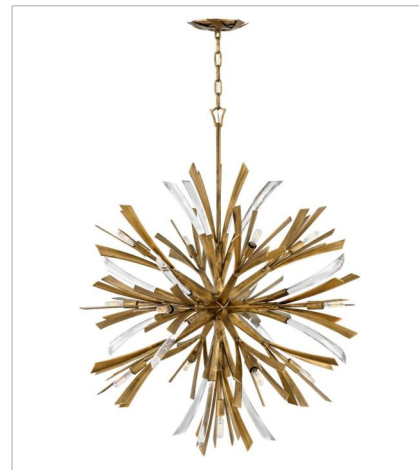

VIDA

Vida's modern design bursts with a flourishing style that is both highly dramatic and finely sculpted. A statement piece with crystal accents and unique canopy detailing, Vida injects a thrilling dash of contemporary inspiration to its surroundings.

FINISH: Burnished Gold

FR40902BNG
TWO LIGHT SCONCE
9" W, 17.3" H
Socketed
2-5w Cand. LED, 60w Equiv.

FR40904BNG
MEDIUM ORB
22" W, 26" H
Socketed
13-5w Cand. LED, 60w Equiv.

FR40905BNG
LARGE ORB
36" W, 42" H
Socketed
13-5w Cand. LED, 60w Equiv.

FR40906BNG
MEDIUM SINGLE TIER PENDANT
36" W, 27.8" H
Socketed
13-5w Cand. LED, 60w Equiv.

FR40907BNG
MEDIUM ORB CHANDELIER
24" W, 50" H
Socketed
19-5w Cand. LED, 60w Equiv.

FR40908BNG
MEDIUM SINGLE TIER
29.3" W, 25" H
Socketed
6-5w Cand. LED, 60w Equiv.

FINISH: Burnished Gold

FR40903BNG

MEDIUM SEMI-FLUSH MOUNT

24" W, 14.5" H

Socketed

9-5w Cand. LED, 60w Equiv.

HINKLEY

HINKLEY
33000 Pin Oak Parkway
Avon Lake, OH 44012