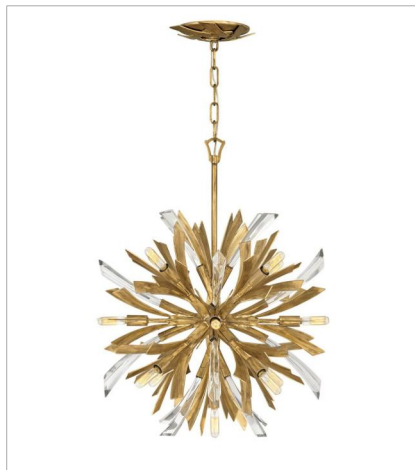

VIDA

Vida's modern design bursts with a flourishing style that is both highly dramatic and finely sculpted. A statement piece with crystal accents and unique canopy detailing, Vida injects a thrilling dash of contemporary inspiration to its surroundings.

FINISH: Burnished Gold

FR40902BNG
TWO LIGHT SCONCE
9" W, 17.3" H
Socketed
2-5w Cand. LED, 60w Equiv.

FR40904BNG
MEDIUM ORB
22" W, 26" H
Socketed
13-5w Cand. LED, 60w Equiv.

FR40905BNG
LARGE ORB
36" W, 42" H
Socketed
13-5w Cand. LED, 60w Equiv.

FR40906BNG
MEDIUM SINGLE TIER PENDANT
36" W, 27.8" H
Socketed
13-5w Cand. LED, 60w Equiv.

FR40907BNG
MEDIUM ORB CHANDELIER
24" W, 50" H
Socketed
19-5w Cand. LED, 60w Equiv.

FR40908BNG
MEDIUM SINGLE TIER
29.3" W, 25" H
Socketed
6-5w Cand. LED, 60w Equiv.

FINISH: Burnished Gold

FR40909BNG

MULTI TIER

34" W, 37.3" H

Socketed

12-5w Cand. LED, 60w Equiv.

FR40903BNG

MEDIUM SEMI-FLUSH MOUNT