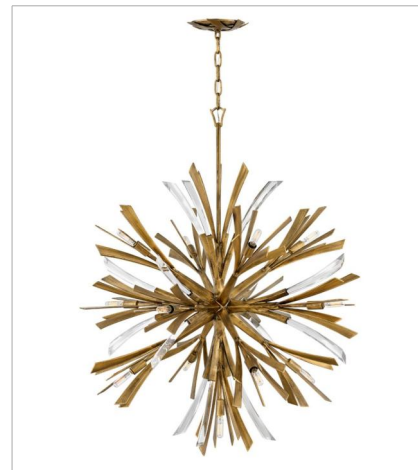

VIDA

Vida's modern design bursts with a flourishing style that is both highly dramatic and finely sculpted. A statement piece with crystal accents and unique canopy detailing, Vida injects a thrilling dash of contemporary inspiration to its surroundings.

FINISH: Burnished Gold

FR40902BNG
TWO LIGHT SCONCE
9" W, 17.3" H
Socketed
2-5w Cand. LED, 60w Equiv.

FR40904BNG
MEDIUM ORB
22" W, 26" H
Socketed
13-5w Cand. LED, 60w Equiv.

FR40905BNG
LARGE ORB
36" W, 42" H
Socketed
13-5w Cand. LED, 60w Equiv.

FR40906BNG
MEDIUM SINGLE TIER PENDANT
36" W, 27.8" H
Socketed
13-5w Cand. LED, 60w Equiv.

FR40907BNG
MEDIUM ORB CHANDELIER
24" W, 50" H
Socketed
19-5w Cand. LED, 60w Equiv.

FR40908BNG
MEDIUM SINGLE TIER
29.3" W, 25" H
Socketed
6-5w Cand. LED, 60w Equiv.

FINISH: Burnished Gold

FR40909BNG

MULTI TIER

34" W, 37.3" H

Socketed

12-5w Cand. LED, 60w Equiv.

FR40903BNG

MEDIUM SEMI-FLUSH MOUNT