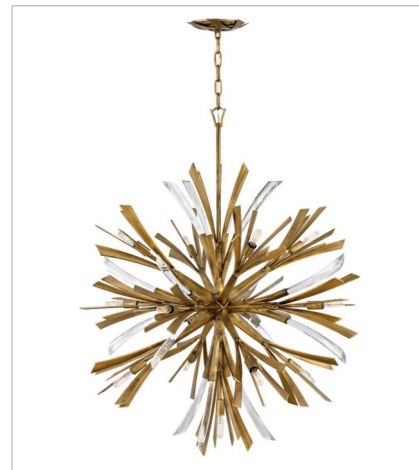

VIDA

Vida's modern design bursts with a flourishing style that is both highly dramatic and finely sculpted. A statement piece with crystal accents and unique canopy detailing, Vida injects a thrilling dash of contemporary inspiration to its surroundings.

FINISH: Burnished Gold

FR40902BNG
TWO LIGHT SCONCE
9" W, 17.3" H
Socketed
2-5w Cand. LED, 60w Equiv.

FR40904BNG
MEDIUM ORB
22" W, 26" H
Socketed
13-5w Cand. LED, 60w Equiv.

FR40905BNG
LARGE ORB
36" W, 42" H
Socketed
13-5w Cand. LED, 60w Equiv.

FR40906BNG
MEDIUM SINGLE TIER PENDANT
36" W, 27.8" H
Socketed
13-5w Cand. LED, 60w Equiv.

FR40907BNG
MEDIUM ORB CHANDELIER
24" W, 50" H
Socketed
19-5w Cand. LED, 60w Equiv.

FR40908BNG
MEDIUM SINGLE TIER
29.3" W, 25" H
Socketed
6-5w Cand. LED, 60w Equiv.

FINISH: Burnished Gold

FR40909BNG

MULTI TIER

34" W, 37.3" H

Socketed

12-5w Cand. LED, 60w Equiv.

FR40903BNG

MEDIUM SEMI-FLUSH MOUNT