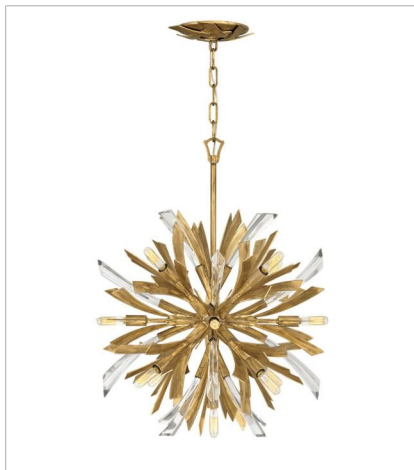

VIDA

Vida's modern design bursts with a flourishing style that is both highly dramatic and finely sculpted. A statement piece with crystal accents and unique canopy detailing, Vida injects a thrilling dash of contemporary inspiration to its surroundings.

FINISH: Burnished Gold

FR40902BNG
TWO LIGHT SCONCE
9" W, 17.3" H
Socketed
2-5w Cand. LED, 60w Equiv.

FR40904BNG
MEDIUM ORB
22" W, 26" H
Socketed
13-5w Cand. LED, 60w Equiv.

FR40905BNG
LARGE ORB
36" W, 42" H
Socketed
13-5w Cand. LED, 60w Equiv.

FR40906BNG
MEDIUM SINGLE TIER PENDANT
36" W, 27.8" H
Socketed
13-5w Cand. LED, 60w Equiv.

FR40907BNG
MEDIUM ORB CHANDELIER
24" W, 50" H
Socketed
19-5w Cand. LED, 60w Equiv.

FR40908BNG
MEDIUM SINGLE TIER
29.3" W, 25" H
Socketed
6-5w Cand. LED, 60w Equiv.

FINISH: Burnished Gold

FR40909BNG

MULTI TIER

34" W, 37.3" H

Socketed

12-5w Cand. LED, 60w Equiv.

FR40903BNG

MEDIUM SEMI-FLUSH MOUNT