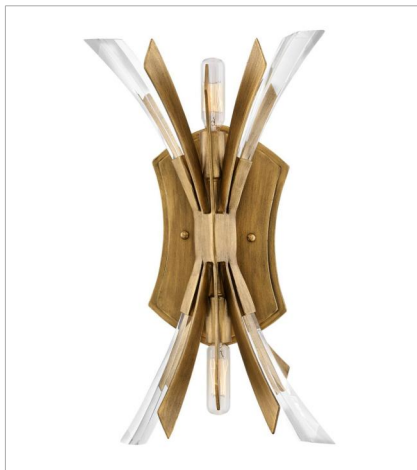

VIDA

Vida's modern design bursts with a flourishing style that is both highly dramatic and finely sculpted. A statement piece with crystal accents and unique canopy detailing, Vida injects a thrilling dash of contemporary inspiration to its surroundings.

FINISH: Burnished Gold

FR40902BNG
TWO LIGHT SCONCE
9" W, 17.3" H
Socketed
2-5w Cand. LED, 60w Equiv.

FR40904BNG
MEDIUM ORB
22" W, 26" H
Socketed
13-5w Cand. LED, 60w Equiv.

FR40905BNG
LARGE ORB
36" W, 42" H
Socketed
13-5w Cand. LED, 60w Equiv.

FR40906BNG
MEDIUM SINGLE TIER PENDANT
36" W, 27.8" H
Socketed
13-5w Cand. LED, 60w Equiv.

FR40907BNG
MEDIUM ORB CHANDELIER
24" W, 50" H
Socketed
19-5w Cand. LED, 60w Equiv.

FR40908BNG
MEDIUM SINGLE TIER
29.3" W, 25" H
Socketed
6-5w Cand. LED, 60w Equiv.

FINISH: Burnished Gold

FR40909BNG

MULTI TIER

34" W, 37.3" H

Socketed

12-5w Cand. LED, 60w Equiv.

FR40903BNG

MEDIUM SEMI-FLUSH MOUNT