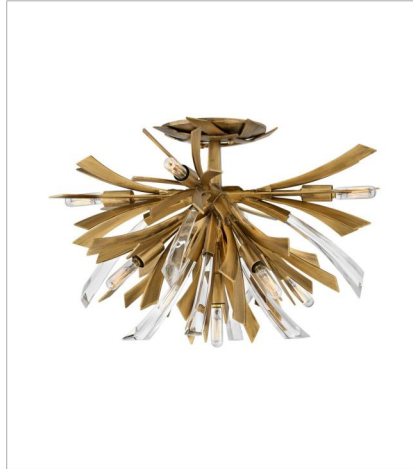

VIDA

Vida's modern design bursts with a flourishing style that is both highly dramatic and finely sculpted. A statement piece with crystal accents and unique canopy detailing, Vida injects a thrilling dash of contemporary inspiration to its surroundings.

FINISH: Burnished Gold

FR40902BNG
TWO LIGHT SCONCE
9" W, 17.3" H
Socketed
2-5w Cand. LED, 60w Equiv.

FR40904BNG
MEDIUM ORB
22" W, 26" H
Socketed
13-5w Cand. LED, 60w Equiv.

FR40905BNG
LARGE ORB
36" W, 42" H
Socketed
13-5w Cand. LED, 60w Equiv.

FR40906BNG
MEDIUM SINGLE TIER PENDANT
36" W, 27.8" H
Socketed
13-5w Cand. LED, 60w Equiv.

FR40907BNG
MEDIUM ORB CHANDELIER
24" W, 50" H
Socketed
19-5w Cand. LED, 60w Equiv.

FR40908BNG
MEDIUM SINGLE TIER
29.3" W, 25" H
Socketed
6-5w Cand. LED, 60w Equiv.

FINISH: Burnished Gold

FR40909BNG

MULTI TIER

34" W, 37.3" H

Socketed

12-5w Cand. LED, 60w Equiv.

FR40903BNG

MEDIUM SEMI-FLUSH MOUNT