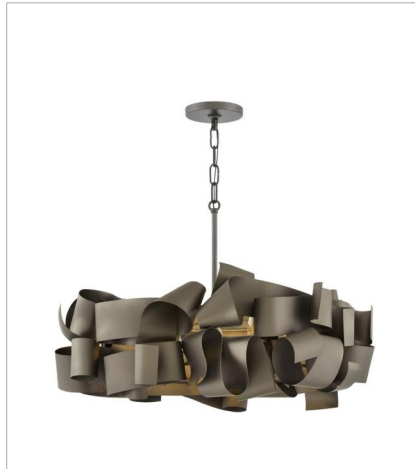

DELFINA

Delfina features a boldly elegant steel ribbon available in Deluxe Gold or Metallic Matte Bronze. This organic shape is both visually intriguing and pleasing as the light flows gently across the overlapping bands.

FINISH: Metallic Matte Bronze

FR48602MMB
TWO LIGHT SCONCE
9" W, 12" H
Socketed
2-5w Cand. LED, 60w Equiv.

FR48604MMB
MEDIUM SINGLE TIER
26" W, 10" H
Socketed
5-5w Cand. LED, 60w Equiv.

FR48605MMB
SIX LIGHT LINEAR
40" W, 10" H
Socketed
6-5w Cand. LED, 60w Equiv.