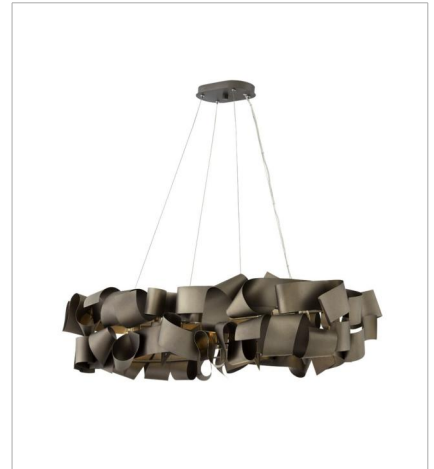

DELFINA

Delfina features a boldly elegant steel ribbon available in Deluxe Gold or Metallic Matte Bronze. This organic shape is both visually intriguing and pleasing as the light flows gently across the overlapping bands.

FINISH: Metallic Matte Bronze

FR48602MMB
TWO LIGHT SCONCE
9" W, 12" H
Socketed
2-5w Cand. LED, 60w Equiv.

FR48604MMB
MEDIUM SINGLE TIER
26" W, 10" H
Socketed
5-5w Cand. LED, 60w Equiv.

FR48605MMB
SIX LIGHT LINEAR
40" W, 10" H
Socketed
6-5w Cand. LED, 60w Equiv.