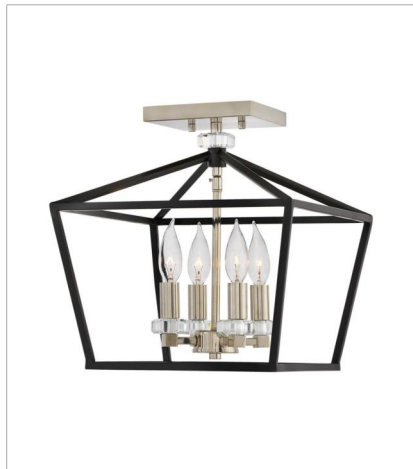

# STINSON

For a classic statement-maker, Stinson hits the mark. A robust open and airy cage, designed for maximum impact in a bold Black and Polished Nickel finish, is accompanied by refined sparkling crystal accents to create the perfect mix of traditional appeal and industrial panache.

**FINISH:** Black with Polished Nickel accents

**3534BK**  
EIGHT LIGHT LINEAR  
34" W, 25" H  
Socketed  
8-5w Cand. LED, 60w Equiv.

**3535BK**  
MEDIUM OPEN FRAME PENDANT  
16" W, 23" H  
Socketed  
4-5w Cand. LED, 60w Equiv.

**3536BK**  
LARGE OPEN FRAME  
18" W, 27.3" H  
Socketed  
4-5w Cand. LED, 60w Equiv.

**3539BK**  
SIX LIGHT LINEAR  
42" W, 24.5" H  
Socketed  
6-5w Cand. LED, 60w Equiv.

**3533BK**  
MEDIUM SEMI-FLUSH MOUNT  
13" W, 13.5" H  
Socketed  
4-5w Cand. LED, 60w Equiv.