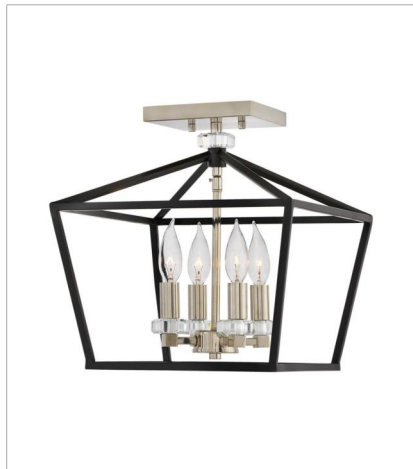

STINSON

For a classic statement-maker, Stinson hits the mark. A robust open and airy cage, designed for maximum impact in a bold Black and Polished Nickel finish, is accompanied by refined sparkling crystal accents to create the perfect mix of traditional appeal and industrial panache.

FINISH: Black with Polished Nickel accents

3534BK
EIGHT LIGHT LINEAR
34" W, 25" H
Socketed
8-5w Cand. LED, 60w Equiv.

3535BK
MEDIUM OPEN FRAME PENDANT
16" W, 23" H
Socketed
4-5w Cand. LED, 60w Equiv.

3536BK
LARGE OPEN FRAME
18" W, 27.3" H
Socketed
4-5w Cand. LED, 60w Equiv.

3539BK
SIX LIGHT LINEAR
42" W, 24.5" H
Socketed
6-5w Cand. LED, 60w Equiv.

3533BK
MEDIUM SEMI-FLUSH MOUNT
13" W, 13.5" H
Socketed
4-5w Cand. LED, 60w Equiv.

HINKLEY

HINKLEY
33000 Pin Oak Parkway
Avon Lake, OH 44012