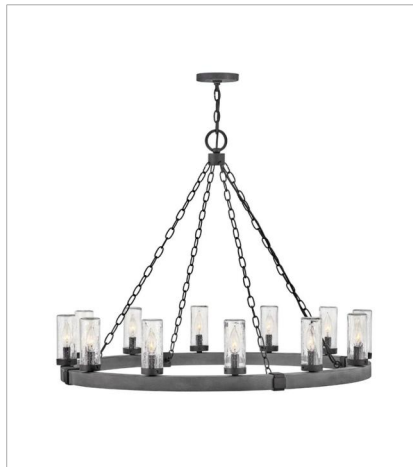

FINISH: Aged Zinc with Distressed Black accents

GLASS: Clear Seedy, Etched

29206DZ
MEDIUM SINGLE TIER
24" W, 23.3" H
Socketed
6-5w Cand. LED, 60w Equiv.

29206DZ-LL
MEDIUM SINGLE TIER
24" W, 23.3" H
Socketed
6-4w Cand. LED *Included

29206DZ-LV
MEDIUM SINGLE TIER 12V CHAN...
24" W, 23.3" H
Socketed
6-3.50w Cand. LED *Included

29207DZ
LARGE SINGLE TIER
38" W, 28.5" H
Socketed
12-5w Cand. LED, 60w Equiv.

29207DZ-LL
LARGE SINGLE TIER
38" W, 28.5" H
Socketed
12-4w Cand. LED *Included

29208DZ
LARGE SINGLE TIER
30" W, 27.8" H
Socketed
9-5w Cand. LED, 60w Equiv.

HINKLEY

HINKLEY
33000 Pin Oak Parkway
Avon Lake, OH 44012

PHONE: (440) 653-5500
Toll Free: 1 (800) 446-5539

hinkley.com

SAWYER

The fresh, rustic design of the Sawyer collection will inject any outdoor living experience with the warm, cozy ambiance of an indoor setting. Constructed with Hinkley's own anti-corrosion coating, Sawyer ensures maximum resiliency and performance in the elements.

FINISH: Aged Zinc with Distressed Black accents

GLASS: Clear Seedy, Etched

29208DZ-LL
LARGE SINGLE TIER
30" W, 27.8" H
Socketed
9-4w Cand. LED *Included

29208DZ-LV
MEDIUM SINGLE TIER 12V CHAN...
30" W, 27.8" H
Socketed
9-3.50w Cand. LED *Included