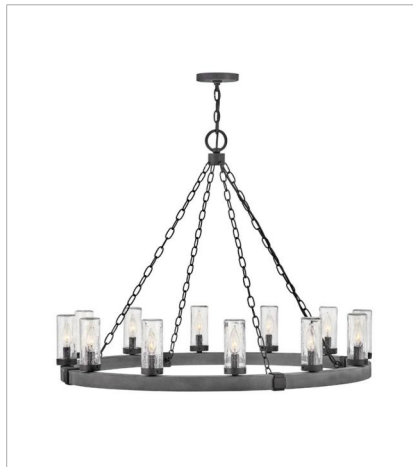

**FINISH:** Aged Zinc with Distressed Black accents

**GLASS:** Clear Seedy, Etched

**29206DZ**  
MEDIUM SINGLE TIER  
24" W, 23.3" H  
Socketed  
6-5w Cand. LED, 60w Equiv.

**29206DZ-LL**  
MEDIUM SINGLE TIER  
24" W, 23.3" H  
Socketed  
6-4w Cand. LED \*Included

**29206DZ-LV**  
MEDIUM SINGLE TIER 12V CHAN...  
24" W, 23.3" H  
Socketed  
6-3.50w Cand. LED \*Included

**29207DZ**  
LARGE SINGLE TIER  
38" W, 28.5" H  
Socketed  
12-5w Cand. LED, 60w Equiv.

**29207DZ-LL**  
LARGE SINGLE TIER  
38" W, 28.5" H  
Socketed  
12-4w Cand. LED \*Included

**29208DZ**  
LARGE SINGLE TIER  
30" W, 27.8" H  
Socketed  
9-5w Cand. LED, 60w Equiv.

**FINISH:** Aged Zinc with Distressed Black accents

**GLASS:** Clear Seedy, Etched

**29208DZ-LL**  
LARGE SINGLE TIER  
30" W, 27.8" H  
Socketed  
9-4w Cand. LED \*Included

**29208DZ-LV**  
MEDIUM SINGLE TIER 12V CHAN...  
30" W, 27.8" H  
Socketed  
9-3.50w Cand. LED \*Included