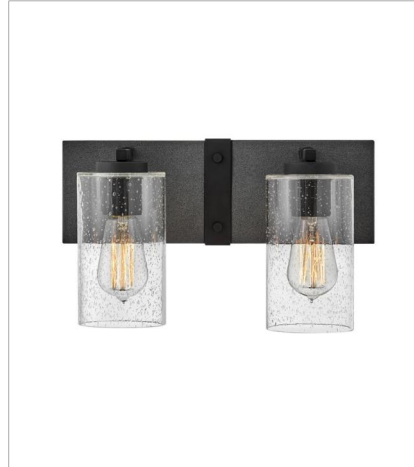

SAWYER

OPEN AIR™
collection

The fresh, rustic design of the Sawyer collection will inject any outdoor living experience with the warm, cozy ambiance of an indoor setting. Constructed with Hinkley's own anti-corrosion coating, Sawyer ensures maximum resiliency and performance in the elements.

FINISH: Aged Zinc with Distressed Black accents

GLASS: Clear Seedy, Etched

5940DZ
MEDIUM SINGLE LIGHT VANITY
5" W, 11" H
Socketed
1-10w Med. LED, 100w Equiv.

5942DZ
SMALL TWO LIGHT VANITY
14.3" W, 8.3" H
Socketed
2-10w Med. LED, 100w Equiv.

5943DZ
MEDIUM THREE LIGHT VANITY
22" W, 8.3" H
Socketed
3-10w Med. LED, 100w Equiv.

5944DZ
LARGE FOUR LIGHT VANITY
30.8" W, 8.3" H
Socketed
4-10w Med. LED, 100w Equiv.

29206DZ
MEDIUM SINGLE TIER
24" W, 23.3" H
Socketed
6-5w Cand. LED, 60w Equiv.

FINISH: Aged Zinc with Distressed Black accents

GLASS: Clear Seedy, Etched

29207DZ
LARGE SINGLE TIER
38" W, 28.5" H
Socketed
12-5w Cand. LED, 60w Equiv.

29208DZ
LARGE SINGLE TIER
30" W, 27.8" H
Socketed
9-5w Cand. LED, 60w Equiv.