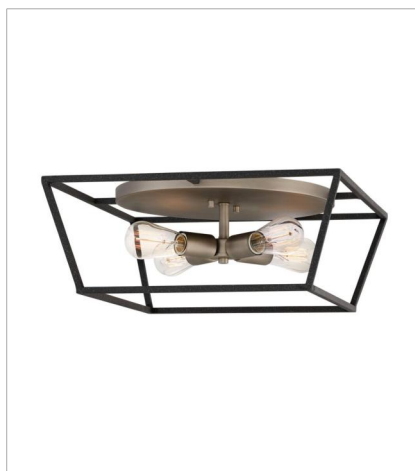

3331DZ
MEDIUM FLUSH MOUNT
18" W, 7.3" H
Socketed
4-14w Med. LED, 60w Equiv.

HINKLEY

HINKLEY
33000 Pin Oak Parkway
Avon Lake, OH 44012

PHONE: (440) 653-5500
Toll Free: 1 (800) 446-5539

hinkley.com