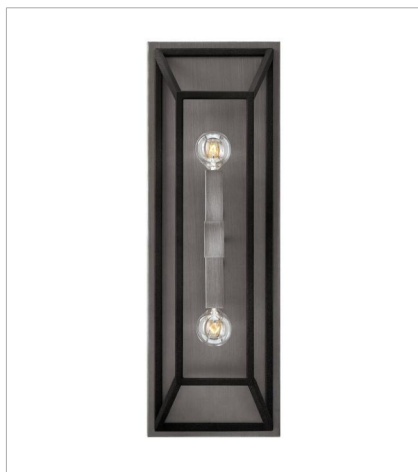

FULTON

Fulton's minimalist beauty emphasizes 'less is more' with vintage industrial style. This clean, airy tapered cage design is constructed without glass and the unique square candle sleeves rest on a discreet "H"-shaped cluster.

FINISH: Aged Zinc with Antique Nickel accents

3330DZ
TWO LIGHT SCONCE
7.5" W, 22.3" H
Socketed
2-5w Cand. LED, 60w Equiv.

3334DZ
MEDIUM OPEN FRAME PENDANT
18" W, 16.3" H
Socketed
4-5w Cand. LED, 60w Equiv.

FINISH: Aged Zinc with Antique Nickel accents

3351DZ
LARGE OPEN FRAME PENDANT
10" W, 12.3" H
Socketed
1-14w Med. LED, 100w Equiv.

3355DZ
SEVEN LIGHT OPEN FRAME LINEAR
65" W, 9.8" H
Socketed
7-14w Med. LED, 100w Equiv.