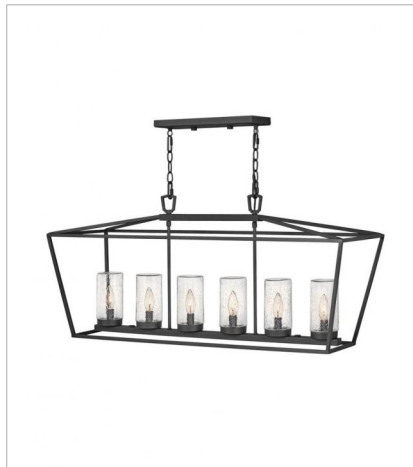

ALFORD PLACE

OPEN AIR™
collection

The clean and classic design of Alford Place features a precision die-cast frame, hanging arm and top loop, paired with a sealed glass roof, providing excellent illumination from all sides.

FINISH: Museum Black
GLASS: Clear, Clear Seedy

2562MB
LARGE HANGING LANTERN
12" W, 19.5" H
Socket
3-60w Cand.

2567MB
MEDIUM SINGLE TIER
17" W, 24.5" H
Socket
4-60w Cand.

2567MB-LV
MEDIUM SINGLE TIER
17" W, 24.5" H
LED Lamp
4-3.50w Cand. LED *Included

2569MB
SIX LIGHT LINEAR
40" W, 18.8" H
Socket
6-60w Cand.

2569MB-LV
SIX LIGHT LINEAR
40" W, 18.8" H
LED Lamp
6-3.50w Cand. LED *Included

2561MB
MEDIUM POST OR PIER MOUNT L...
10" W, 20.3" H
Socket
2-60w Cand.

FINISH: Museum Black
GLASS: Clear, Clear Seedy

2561MB-LV
MEDIUM POST TOP OR PIER MOUNTED
10" W, 20.3" H
LED Lamp
2-3.50w Cand. LED *Included

2560MB
SMALL WALL MOUNT LANTERN
8" W, 14" H
Socket
2-60w Cand.