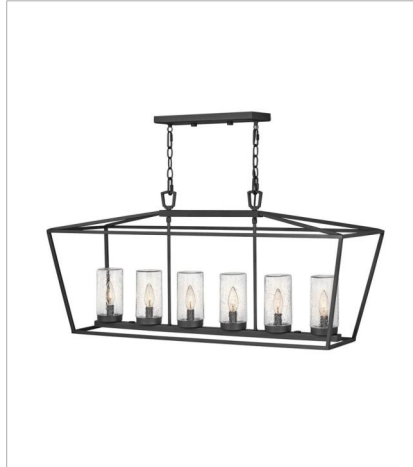

2567MB-LV
LARGE SINGLE TIER 12V
17" W, 24.5" H
Socketed
4-3.50w Cand. LED *Included

2569MB-LV
MEDIUM SIX LIGHT LINEAR 12V
40" W, 18.8" H
Socketed
6-3.50w Cand. LED *Included