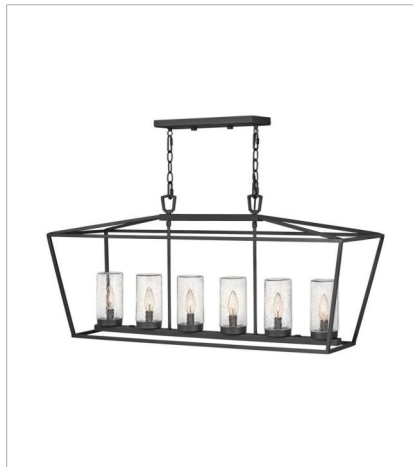

# ALFORD PLACE

The clean and classic design of Alford Place features a precision die-cast frame, hanging arm and top loop, paired with a sealed glass roof, providing excellent illumination from all sides.

**FINISH:** Museum Black  
**GLASS:** Clear, Clear Seedy

**2562MB**  
LARGE HANGING LANTERN  
12" W, 19.5" H  
Socketed  
3-5w Cand. LED, 60w Equiv.

**2567MB**  
LARGE SINGLE TIER  
17" W, 24.5" H  
Socketed  
4-5w Cand. LED, 60w Equiv.

**2567MB-LV**  
LARGE SINGLE TIER 12V  
17" W, 24.5" H  
Socketed  
4-3.50w Cand. LED \*Included

**2569MB**  
MEDIUM SIX LIGHT LINEAR  
40" W, 18.8" H  
Socketed  
6-5w Cand. LED, 60w Equiv.

**2569MB-LV**  
MEDIUM SIX LIGHT LINEAR 12V  
40" W, 18.8" H  
Socketed  
6-3.50w Cand. LED \*Included