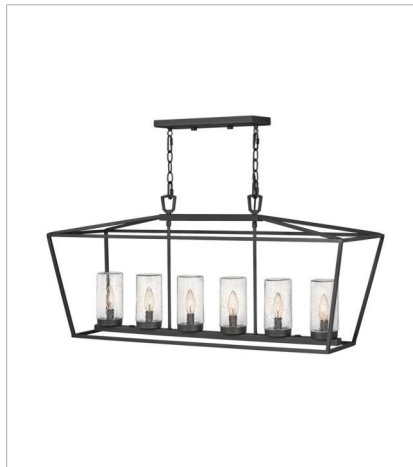

2569MB-LV
MEDIUM SIX LIGHT LINEAR 12V
40" W, 18.8" H
Socketed