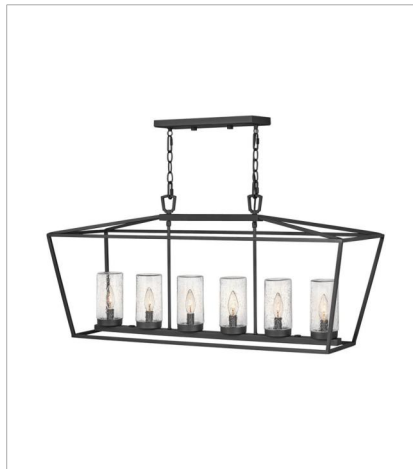

2569MB-LV
MEDIUM SIX LIGHT LINEAR 12V
40" W, 18.8" H
Socketed