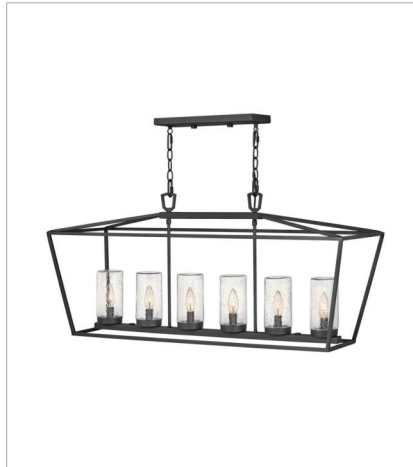

ALFORD PLACE

The clean and classic design of Alford Place features a precision die-cast frame, hanging arm and top loop, paired with a sealed glass roof, providing excellent illumination from all sides.

FINISH: Museum Black
GLASS: Clear, Clear Seedy

2562MB
LARGE HANGING LANTERN
12" W, 19.5" H
Socketed
3-5w Cand. LED, 60w Equiv.

2567MB
LARGE SINGLE TIER
17" W, 24.5" H
Socketed
4-5w Cand. LED, 60w Equiv.

2567MB-LV
LARGE SINGLE TIER 12V
17" W, 24.5" H
Socketed
4-3.50w Cand. LED *Included

2569MB
MEDIUM SIX LIGHT LINEAR
40" W, 18.8" H
Socketed
6-5w Cand. LED, 60w Equiv.

2569MB-LV
MEDIUM SIX LIGHT LINEAR 12V
40" W, 18.8" H
Socketed
6-3.50w Cand. LED *Included

The clean and classic design of Alford Place features a precision die-cast frame, hanging arm and top loop, paired with a sealed glass roof, providing excellent illumination from all sides.

FINISH: Museum Black
GLASS: Clear, Clear Seedy