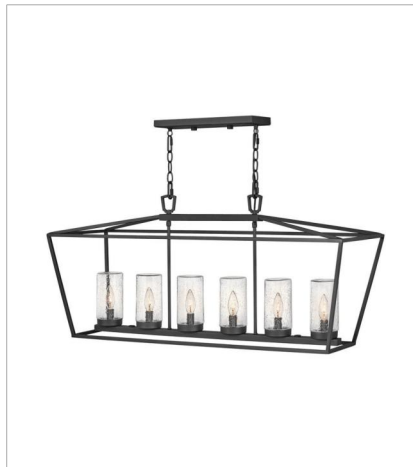

2569MB
SIX LIGHT LINEAR
40" W, 18.8" H
LED Lamp
6-5w Cand. LED, 60w Equiv.