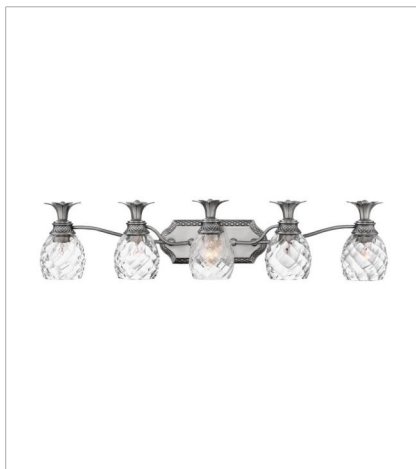

# PLANTATION

A Hinkley classic, the ornate Plantation collection features exceptional pineapple-shaped, clear optic glass that makes a noble statement. The elaborate, decorative cast detailing is accentuated by its lush finish.

**FINISH:** Polished Antique Nickel  
**GLASS:** Clear Optic

**5310PL**  
SINGLE LIGHT VANITY  
5" W, 8.8" H  
Socketed  
1-10w Med. LED, 100w Equiv.

**5312PL**  
TWO LIGHT VANITY  
13" W, 8.3" H  
Socketed  
2-10w Med. LED, 100w Equiv.

**5313PL**  
THREE LIGHT VANITY  
21" W, 8.3" H  
Socketed  
3-10w Med. LED, 100w Equiv.

**5314PL**  
FOUR LIGHT VANITY  
29" W, 8.3" H  
Socketed  
4-10w Med. LED, 100w Equiv.

**5315PL**  
FIVE LIGHT VANITY  
37" W, 8.3" H  
Socketed  
5-10w Med. LED, 100w Equiv.