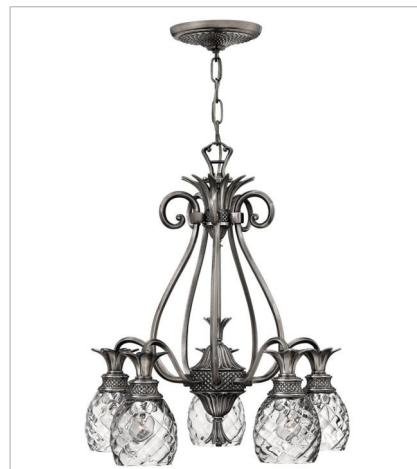

# PLANTATION

A Hinkley classic, the ornate Plantation collection features exceptional pineapple-shaped, clear optic glass that makes a noble statement. The elaborate, decorative cast detailing is accentuated by its lush finish.

**FINISH:** Polished Antique Nickel  
**GLASS:** Clear Optic

**5310PL**  
SINGLE LIGHT VANITY  
5" W, 8.8" H  
Socketed  
1-10w Med. LED, 100w Equiv.

**5312PL**  
TWO LIGHT VANITY  
13" W, 8.3" H  
Socketed  
2-10w Med. LED, 100w Equiv.

**4885PL**  
MEDIUM SINGLE TIER  
22.3" W, 24.5" H  
Socketed  
5-10w Med. LED, 75w Equiv.