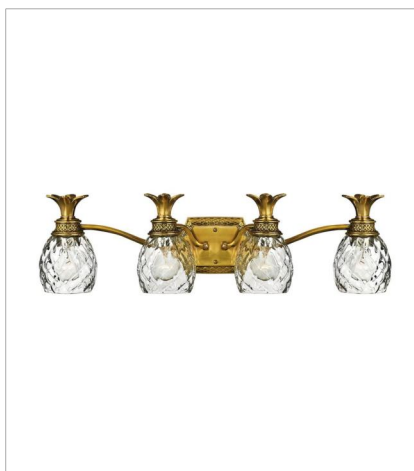

# PLANTATION

A Hinkley classic, the ornate Plantation collection features exceptional pineapple-shaped, clear optic glass that makes a noble statement. The elaborate, decorative cast detailing is accentuated by its lush finish.

**FINISH:** Burnished Brass  
**GLASS:** Clear Optic  
**SHADE:** Ivory Silk

**4140BB**  
SINGLE LIGHT SCONCE  
6" W, 14.5" H  
Socketed  
1-5w Cand. LED, 60w Equiv.

**5310BB**  
SINGLE LIGHT VANITY  
5" W, 8.8" H  
Socketed  
1-10w Med. LED, 100w Equiv.

**5312BB**  
TWO LIGHT VANITY  
13" W, 8.3" H  
Socketed  
2-10w Med. LED, 100w Equiv.

**5313BB**  
THREE LIGHT VANITY  
21" W, 8.3" H  
Socketed  
3-10w Med. LED, 100w Equiv.

**5314BB**  
FOUR LIGHT VANITY  
29" W, 8.3" H  
Socketed  
4-10w Med. LED, 100w Equiv.