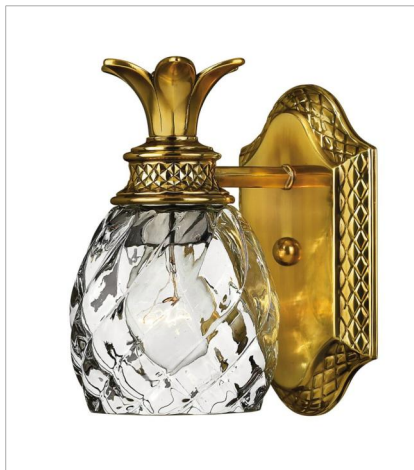

# PLANTATION

A Hinkley classic, the ornate Plantation collection features exceptional pineapple-shaped, clear optic glass that makes a noble statement. The elaborate, decorative cast detailing is accentuated by its lush finish.

**FINISH:** Burnished Brass  
**GLASS:** Clear Optic  
**SHADE:** Ivory Silk

**4140BB**  
SINGLE LIGHT SCONCE  
6" W, 14.5" H  
Socketed  
1-5w Cand. LED, 60w Equiv.

**5310BB**  
SINGLE LIGHT VANITY  
5" W, 8.8" H  
Socketed  
1-10w Med. LED, 100w Equiv.

**5315BB**  
FIVE LIGHT VANITY  
37" W, 8.3" H  
Socketed  
5-10w Med. LED, 100w Equiv.