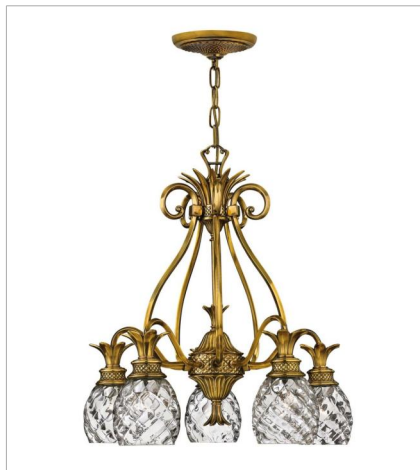

PLANTATION

A Hinkley classic, the ornate Plantation collection features exceptional pineapple-shaped, clear optic glass that makes a noble statement. The elaborate, decorative cast detailing is accentuated by its lush finish.

FINISH: Burnished Brass
GLASS: Clear Optic
SHADE: Ivory Silk

4885BB
MEDIUM SINGLE TIER
22.3" W, 24.5" H
Socketed
5-10w Med. LED, 75w Equiv.