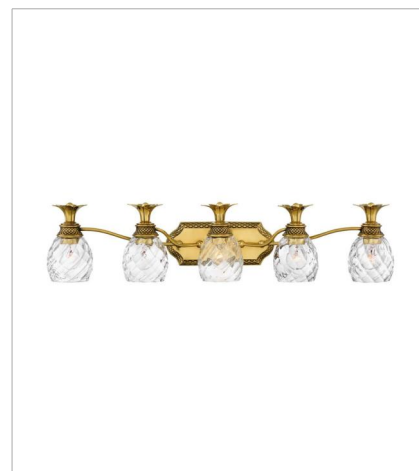

# PLANTATION

A Hinkley classic, the ornate Plantation collection features exceptional pineapple-shaped, clear optic glass that makes a noble statement. The elaborate, decorative cast detailing is accentuated by its lush finish.

**FINISH:** Burnished Brass  
**GLASS:** Clear Optic  
**SHADE:** Ivory Silk

**4140BB**  
SINGLE LIGHT SCONCE  
6" W, 14.5" H  
Socketed  
1-5w Cand. LED, 60w Equiv.

**5310BB**  
SINGLE LIGHT VANITY  
5" W, 8.8" H  
Socketed  
1-10w Med. LED, 100w Equiv.

**5312BB**  
TWO LIGHT VANITY  
13" W, 8.3" H  
Socketed  
2-10w Med. LED, 100w Equiv.

**5313BB**  
THREE LIGHT VANITY  
21" W, 8.3" H  
Socketed  
3-10w Med. LED, 100w Equiv.

**5314BB**  
FOUR LIGHT VANITY  
29" W, 8.3" H  
Socketed  
4-10w Med. LED, 100w Equiv.