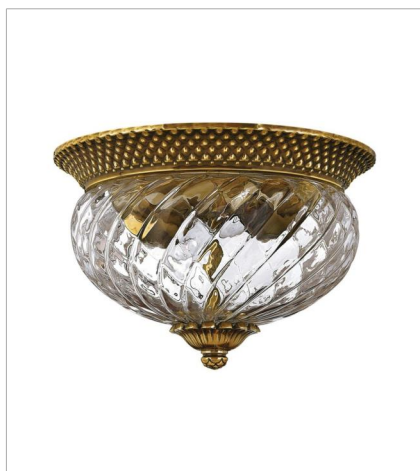

4102BB
SMALL FLUSH MOUNT
12" W, 8" H
Socketed
2-7w Med. LED, 60w Equiv.