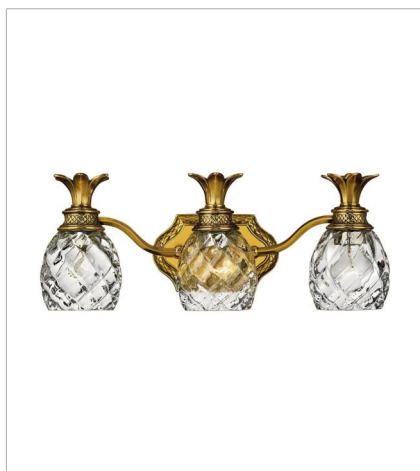

5313BB
THREE LIGHT VANITY
21" W, 8.3" H
Socketed
3-10w Med. LED, 100w Equiv.