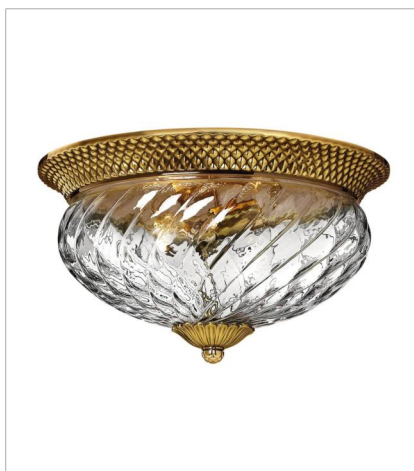

4881BB
MEDIUM FLUSH MOUNT
16" W, 8.8" H
Socketed
3-10w Med. LED, 60w Equiv.

HINKLEY

HINKLEY
33000 Pin Oak Parkway
Avon Lake, OH 44012

PHONE: (440) 653-5500
Toll Free: 1 (800) 446-5539

hinkley.com