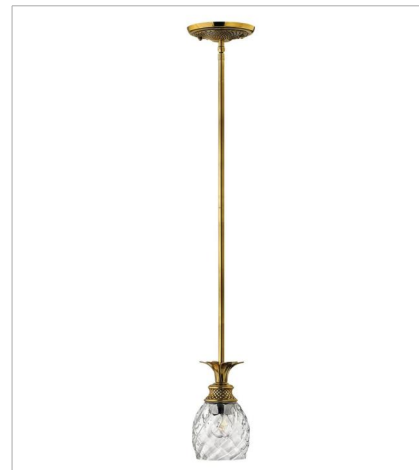

# PLANTATION

A Hinkley classic, the ornate Plantation collection features exceptional pineapple-shaped, clear optic glass that makes a noble statement. The elaborate, decorative cast detailing is accentuated by its lush finish.

**FINISH:** Burnished Brass  
**GLASS:** Clear Optic  
**SHADE:** Ivory Silk

**4140BB**  
SINGLE LIGHT SCONCE  
6" W, 14.5" H  
Socketed  
1-5w Cand. LED, 60w Equiv.

**5310BB**  
SINGLE LIGHT VANITY  
5" W, 8.8" H  
Socketed  
1-10w Med. LED, 100w Equiv.

**FINISH:** Burnished Brass  
**GLASS:** Clear Optic  
**SHADE:** Ivory Silk

**4885BB**  
MEDIUM SINGLE TIER  
22.3" W, 24.5" H  
Socketed  
5-10w Med. LED, 75w Equiv.

**4886BB**  
LARGE SINGLE TIER  
28" W, 33" H  
Socketed  
7-5w Cand. LED, 60w Equiv.