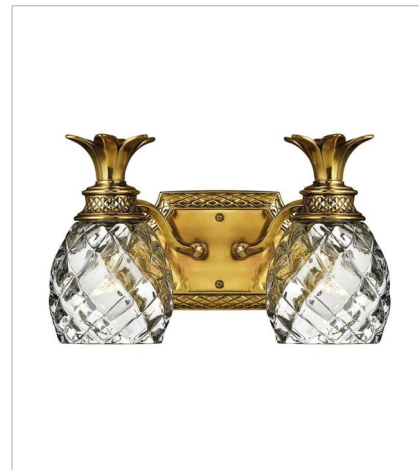

# PLANTATION

A Hinkley classic, the ornate Plantation collection features exceptional pineapple-shaped, clear optic glass that makes a noble statement. The elaborate, decorative cast detailing is accentuated by its lush finish.

**FINISH:** Burnished Brass  
**GLASS:** Clear Optic  
**SHADE:** Ivory Silk

**4140BB**  
SINGLE LIGHT SCONCE  
6" W, 14.5" H  
Socketed  
1-5w Cand. LED, 60w Equiv.

**5310BB**  
SINGLE LIGHT VANITY  
5" W, 8.8" H  
Socketed  
1-10w Med. LED, 100w Equiv.