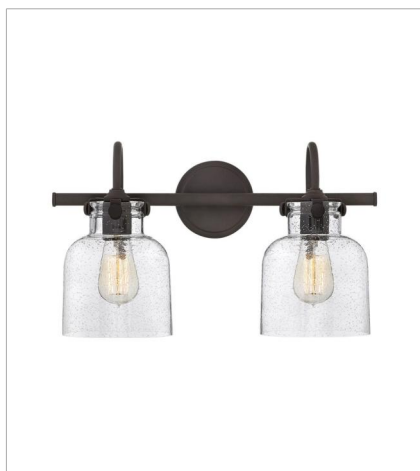

CONGRESS

Congress is a traditional design that combines both hip and historical elements. This chic retro glass, mix and match collection comes in different shapes, colors and materials, and is the perfect vintage accent to any décor.

FINISH: Oil Rubbed Bronze
GLASS: Clear Seedy, Clear

31700OZ
CYLINDER GLASS SINGLE LIGHT...
6.5" W, 13.3" H
Socketed
1-12w Med. LED, 100w Equiv. or 1-100w Med.

50024OZ
GLOBE GLASS TWO LIGHT VANITY
19.3" W, 11.5" H
Socketed
2-12w Med. LED, 100w Equiv. or 2-100w Med.

50034OZ
GLOBE GLASS THREE LIGHT VANITY
29.5" W, 11.5" H
Socketed
3-12w Med. LED, 100w Equiv. or 3-100w Med.

50122OZ
CYLINDER GLASS TWO LIGHT VA...
19" W, 11.3" H
Socketed
2-12w Med. LED, 100w Equiv.

50123OZ
CYLINDER GLASS THREE LIGHT ...
29.5" W, 11.3" H
Socketed
3-12w Med. LED, 100w Equiv.