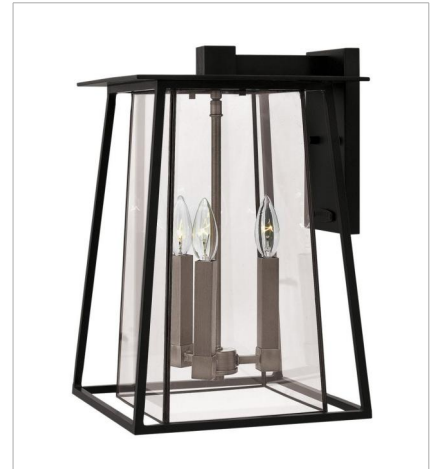

WALKER

Walker has roots in the American West with its large scale, strong angular lines and no-nonsense style. The sturdy aluminum and brass construction features a two-tone finish of bold Buckeye Bronze and Heritage Brass, adding a transitional flair to its minimalist shape. A welded outer form frames an inner clear, bound glass shade. At home on the range, in a mountain cabin or creating a mid-century statement, this flexible style c...

FINISH: Black with Antique Nickel accents

GLASS: Bound Clear

2100BK
SMALL WALL MOUNT LANTERN
8.3" W, 12.3" H
LED Lamp
1-12w Med. LED, 100W Equiv.

2104BK
MEDIUM WALL MOUNT LANTERN
9.5" W, 15" H
LED Lamp
2-5w Cand. LED, 60w Equiv.

2105BK
LARGE WALL MOUNT LANTERN
11.5" W, 17.5" H
LED Lamp
3-5w Cand. LED, 60w Equiv.

2106BK
EXTRA SMALL WALL MOUNT LANTERN
7.3" W, 9.5" H
LED Lamp
1-12w Med. LED, 100W Equiv.

2102BK
LARGE HANGING LANTERN
11.5" W, 17.3" H
LED Lamp
3-5w Cand. LED, 60w Equiv.