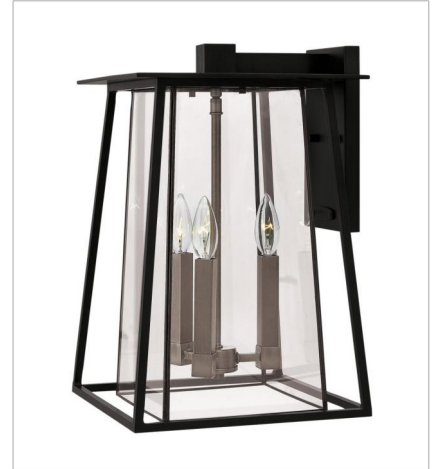

WALKER

Walker has roots in the American West with its large scale, strong angular lines and no-nonsense style. The sturdy aluminum and brass construction features a two-tone finish of bold Buckeye Bronze and Heritage Brass, adding a transitional flair to its minimalist shape. A welded outer form frames an inner clear, bound glass shade. At home on the range, in a mountain cabin or creating a mid-century statement, this flexible style c...

FINISH: Black with Antique Nickel accents

GLASS: Clear Bound

2100BK
SMALL WALL MOUNT LANTERN
8.3" W, 12.3" H
Socketed
1-12w Med. LED, 100W Equiv.

2104BK
MEDIUM WALL MOUNT LANTERN
9.5" W, 15" H
Socketed
2-5w Cand. LED, 60w Equiv.

2105BK
LARGE WALL MOUNT LANTERN
11.5" W, 17.5" H
Socketed
3-5w Cand. LED, 60w Equiv.

2106BK
EXTRA SMALL WALL MOUNT LANTERN
7.3" W, 9.5" H
Socketed
1-12w Med. LED, 100W Equiv.

2102BK
LARGE HANGING LANTERN
11.5" W, 17.3" H
Socketed
3-5w Cand. LED, 60w Equiv.