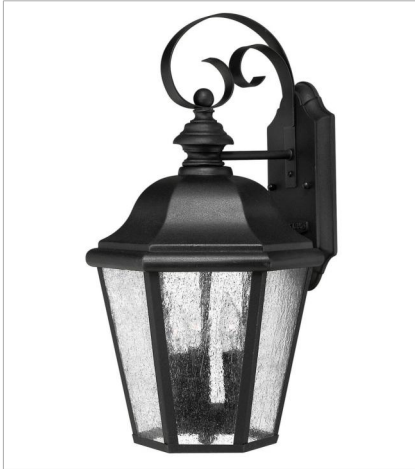

EDGEWATER

Edgewater's classic design features a durable cast aluminum and brass construction in a rich Black finish with clear seeded glass.

FINISH: Black
GLASS: Clear Seedy

1670BK
MEDIUM WALL MOUNT LANTERN
10" W, 21" H
Socketed
3-5w Cand. LED, 40w Equiv.

1670BK-LL
MEDIUM WALL MOUNT LANTERN
10" W, 21" H
Socketed
3-2w Cand. LED *Included

1674BK
SMALL WALL MOUNT LANTERN
6.5" W, 11.5" H
Socketed
1-10w Med. LED, 60w Equiv.

1675BK
EXTRA LARGE WALL MOUNT LANTERN
15" W, 25.5" H
Socketed
4-5w Cand. LED, 40w Equiv.

1675BK-LL
EXTRA LARGE WALL MOUNT LANTERN
15" W, 25.5" H
Socketed
4-2w Cand. LED *Included

1676BK
MEDIUM WALL MOUNT LANTERN
10" W, 18" H
Socketed
3-5w Cand. LED, 40w Equiv.

HINKLEY

HINKLEY
33000 Pin Oak Parkway
Avon Lake, OH 44012

PHONE: (440) 653-5500
Toll Free: 1 (800) 446-5539

hinkley.com

EDGEWATER

Edgewater's classic design features a durable cast aluminum and brass construction in a rich Black finish with clear seeded glass.

FINISH: Black
GLASS: Clear Seedy