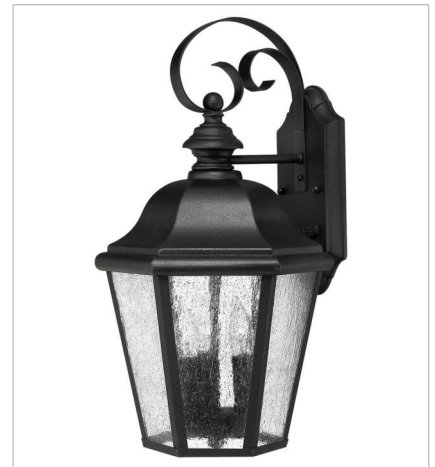

EDGEWATER

Edgewater's classic design features a durable cast aluminum and brass construction in a rich Black finish with clear seeded glass.

FINISH: Black
GLASS: Clear Seedy

1670BK
MEDIUM WALL MOUNT LANTERN
10" W, 21" H
Socketed
3-5w Cand. LED, 40w Equiv.

1670BK-LL
MEDIUM WALL MOUNT LANTERN
10" W, 21" H
Socketed
3-2w Cand. LED *Included

1674BK
SMALL WALL MOUNT LANTERN
6.5" W, 11.5" H
Socketed
1-10w Med. LED, 60w Equiv.

1675BK
EXTRA LARGE WALL MOUNT LANTERN
15" W, 25.5" H
Socketed
4-5w Cand. LED, 40w Equiv.

1675BK-LL
EXTRA LARGE WALL MOUNT LANTERN
15" W, 25.5" H
Socketed
4-2w Cand. LED *Included

1676BK
MEDIUM WALL MOUNT LANTERN
10" W, 18" H
Socketed
3-5w Cand. LED, 40w Equiv.

HINKLEY

HINKLEY
33000 Pin Oak Parkway
Avon Lake, OH 44012

PHONE: (440) 653-5500
Toll Free: 1 (800) 446-5539

hinkley.com

EDGEWATER

Edgewater's classic design features a durable cast aluminum and brass construction in a rich Black finish with clear seeded glass.

FINISH: Black
GLASS: Clear Seedy