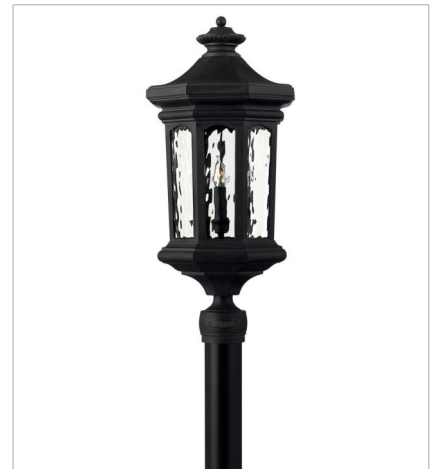

RALEY

Raley's regal appearance features cast aluminum construction, a bold Museum Black finish, flourishing details and clear water glass panels for a dignified style statement.

FINISH: Museum Black
GLASS: Clear Water Glass

1600MB
SMALL WALL MOUNT LANTERN
7.3" W, 16.8" H
Socketed
1-10w Med. LED, 60w Equiv.

1604MB
MEDIUM WALL MOUNT LANTERN
9.5" W, 25.8" H
Socketed
3-5w Cand. LED, 40w Equiv.

1605MB
LARGE WALL MOUNT LANTERN
11.8" W, 31.5" H
Socketed
4-5w Cand. LED, 40w Equiv.

1609MB
DOUBLE XL WALL MOUNT LANTERN
13" W, 41.8" H
Socketed
4-5w Cand. LED, 40w Equiv.

1601MB
LARGE POST TOP OR PIER MOUN...
11.8" W, 26.3" H
Socketed
4-5w Cand. LED, 40w Equiv.

1601MB-LV
LARGE POST TOP OR PIER MOUN...
11.8" W, 26.3" H
Socketed