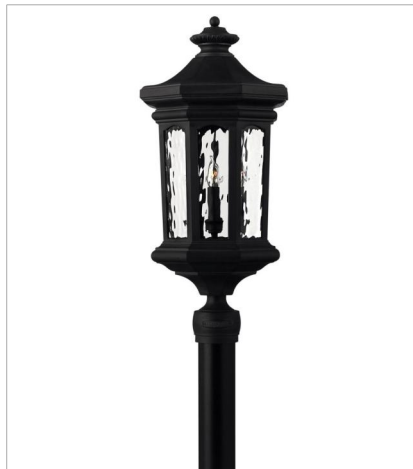

RALEY

Raley's regal appearance features cast aluminum construction, a bold Museum Black finish, flourishing details and clear water glass panels for a dignified style statement.

FINISH: Museum Black
GLASS: Clear Water Glass

1600MB
SMALL WALL MOUNT LANTERN
7.3" W, 16.8" H
Socketed
1-10w Med. LED, 60w Equiv.

1604MB
MEDIUM WALL MOUNT LANTERN
9.5" W, 25.8" H
Socketed
3-5w Cand. LED, 40w Equiv.

1605MB
LARGE WALL MOUNT LANTERN
11.8" W, 31.5" H
Socketed
4-5w Cand. LED, 40w Equiv.

1609MB
DOUBLE XL WALL MOUNT LANTERN
13" W, 41.8" H
Socketed
4-5w Cand. LED, 40w Equiv.

1601MB
LARGE POST TOP OR PIER MOUN...
11.8" W, 26.3" H
Socketed
4-5w Cand. LED, 40w Equiv.

1601MB-LV
LARGE POST TOP OR PIER MOUN...
11.8" W, 26.3" H
Socketed