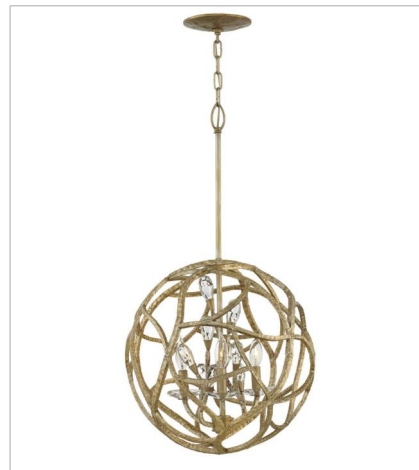

# EVE

Eve's graceful, hand-forged tubing creates a natural, vine-like pattern in a hammered Champagne Gold finish while faceted clear crystal buds emanate from the tips.

**FINISH:** Champagne Gold

**FR46800CPG**  
SINGLE LIGHT SCONCE  
5.5" W, 16" H  
Socketed  
1-5w Cand. LED, 60w Equiv.

**FR46802CPG**  
TWO LIGHT SCONCE  
14.3" W, 15.5" H  
Socketed  
2-5w Cand. LED, 60w Equiv.

**FR46804CPG**  
MEDIUM ORB  
18" W, 33" H  
Socketed  
3-5w Cand. LED, 60w Equiv.

**FR46805CPG**  
MEDIUM OPEN FRAME DRUM  
14.5" W, 34" H  
Socketed  
6-5w Cand. LED, 60w Equiv.

**FR46806CPG**  
MEDIUM SINGLE TIER  
26" W, 30" H  
Socketed  
6-5w Cand. LED, 60w Equiv.

**FR46807CPG**  
LARGE ORB  
24" W, 39" H  
Socketed  
6-5w Cand. LED, 60w Equiv.

# EVE

Eve's graceful, hand-forged tubing creates a natural, vine-like pattern in a hammered Champagne Gold finish while faceted clear crystal buds emanate from the tips.

**FINISH:** Champagne Gold

**FR46808CPG**  
LARGE OPEN FRAME DRUM  
20" W, 45" H  
Socketed  
9-5w Cand. LED, 60w Equiv.