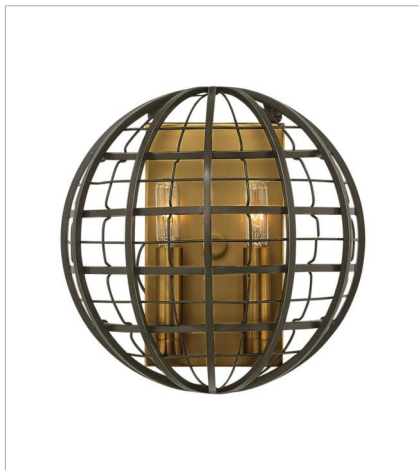

TERRA

Terra combines mid-century modern and contemporary design elements for a dramatic silhouette. Intersecting vertical and horizontal lines form a stylish, open globe suspended from a sleek stem.

FINISH: Oiled Bronze with Heritage Brass accents

3512OR
TWO LIGHT SCONCE
10" W, 10" H
Socketed