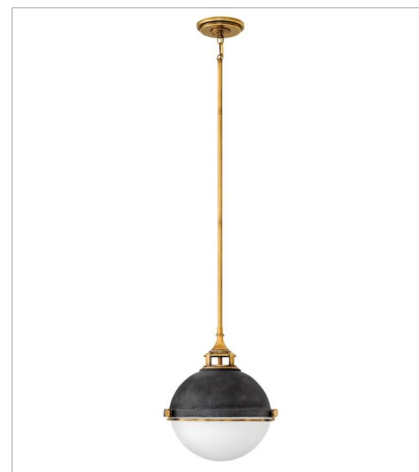

FLETCHER

Fletcher's chic vibe transcends style boundaries. A seamless dome shade features a cast-fitter and an elegant capture ring that secures the etched opal glass with decorative cast knobs. Spanning vintage to industrial, classic to transitional, Fletcher seamlessly unifies any décor declaration.

FINISH: Aged Zinc with Heritage Brass accents, Aged Zinc with Polished Nickel accents

GLASS: Etched Opal

4830DZ
SMALL SWING ARM SINGLE LIGH...
7" W, 9.3" H
Socketed
1-7w Med. LED, 100w Equiv.

4832DZ
MEDIUM SWING ARM SINGLE LIG...
7" W, 12.3" H
Socketed
1-7w Med. LED, 100w Equiv.

4834DZ
SMALL PENDANT
13.5" W, 14.5" H
Socketed
2-7w Med. LED, 100w Equiv.

4834DZ-PN
SMALL PENDANT
13.5" W, 14.5" H
Socketed
38063

4835DZ
MEDIUM ORB
18" W, 19.8" H
Socketed
2-10w Med. LED, 100w Equiv.

4836DZ
LARGE ORB
22" W, 23" H
Socketed
3-8w Med. LED, 100w Equiv.