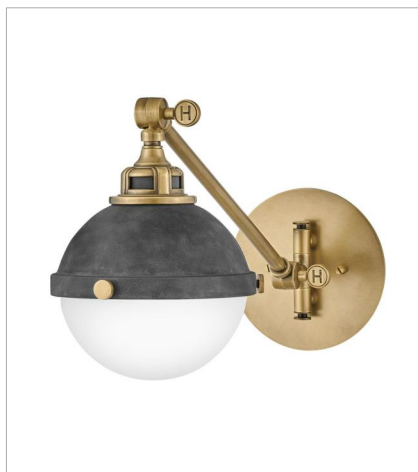

FLETCHER

Fletcher's chic vibe transcends style boundaries. A seamless dome shade features a cast-fitter and an elegant capture ring that secures the etched opal glass with decorative cast knobs. Spanning vintage to industrial, classic to transitional, Fletcher seamlessly unifies any décor declaration.

FINISH: Aged Zinc with Heritage Brass accents, Aged Zinc with Polished Nickel accents

GLASS: Etched Opal

4830DZ
SMALL SWING ARM SINGLE LIGH...
7" W, 9.3" H
Socketed
1-7w Med. LED, 100w Equiv.

4832DZ
MEDIUM SWING ARM SINGLE LIG...
7" W, 12.3" H
Socketed
1-7w Med. LED, 100w Equiv.

4834DZ
SMALL PENDANT
13.5" W, 14.5" H
Socketed
2-7w Med. LED, 100w Equiv.

4834DZ-PN
SMALL PENDANT
13.5" W, 14.5" H
Socketed
38063

4835DZ
MEDIUM ORB
18" W, 19.8" H
Socketed
2-10w Med. LED, 100w Equiv.

4836DZ
LARGE ORB
22" W, 23" H
Socketed
3-8w Med. LED, 100w Equiv.