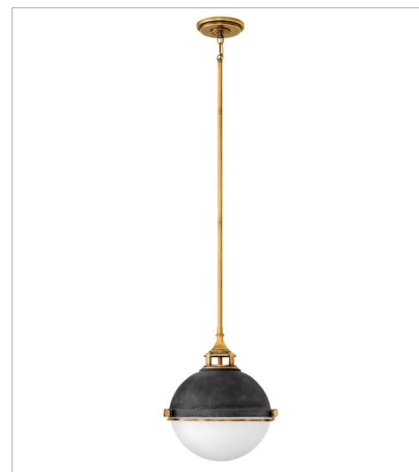

FLETCHER

Fletcher's chic vibe transcends style boundaries. A seamless dome shade features a cast-fitter and an elegant capture ring that secures the etched opal glass with decorative cast knobs. Spanning vintage to industrial, classic to transitional, Fletcher seamlessly unifies any décor declaration.

FINISH: Aged Zinc with Heritage Brass accents, Aged Zinc with Polished Nickel accents

GLASS: Etched Opal

4830DZ
SMALL SWING ARM SINGLE LIGH...
7" W, 9.3" H
Socketed
1-7w Med. LED, 100w Equiv.

4832DZ
MEDIUM SWING ARM SINGLE LIG...
7" W, 12.3" H
Socketed
1-7w Med. LED, 100w Equiv.

4834DZ
SMALL PENDANT
13.5" W, 14.5" H
Socketed
2-7w Med. LED, 100w Equiv.

4834DZ-PN
SMALL PENDANT
13.5" W, 14.5" H
Socketed
2-7w Med. LED, 100w Equiv.

4835DZ
MEDIUM ORB
18" W, 19.8" H
Socketed
2-10w Med. LED, 100w Equiv.

4836DZ
LARGE ORB
22" W, 23" H
Socketed
3-8w Med. LED, 100w Equiv.

FLETCHER

Fletcher's chic vibe transcends style boundaries. A seamless dome shade features a cast-fitter and an elegant capture ring that secures the etched opal glass with decorative cast knobs. Spanning vintage to industrial, classic to transitional, Fletcher seamlessly unifies any décor declaration.