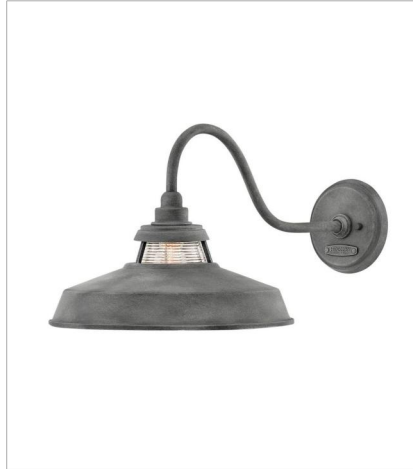

TROYER

Troyer's authentic outdoor collection captures the enduring allure of American farmhouse lighting. Constructed in solid aluminum, Troyer's warm and inviting heritage details combine with a unique ribbed glass accent and timeless finishes for a classic silhouette.

FINISH: Aged Zinc
GLASS: Clear Ribbed

1194DZ
MEDIUM WALL MOUNT BARN LIGHT
10" W, 10" H
Socketed
1-12w Med. LED, 100w Equiv.

1195DZ
LARGE WALL MOUNT BARN LIGHT
14" W, 11.5" H
Socketed
1-12w Med. LED, 100w Equiv.