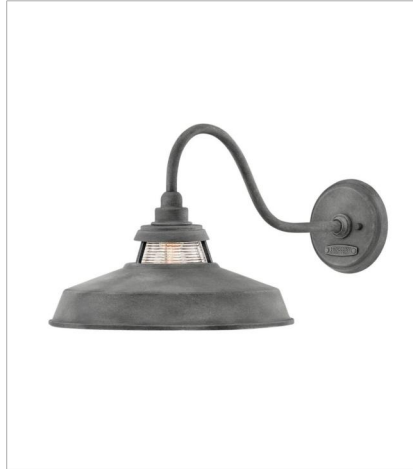

TROYER

Troyer's authentic outdoor collection captures the enduring allure of American farmhouse lighting. Constructed in solid aluminum, Troyer's warm and inviting heritage details combine with unique ribbed glass accent and timeless finishes for a classic silhouette.

FINISH: Aged Zinc
GLASS: Clear Ribbed

1194DZ
MEDIUM WALL MOUNT SCONCE
10" W, 10" H
Socketed
1-12w Med. LED, 100w Equiv.

1195DZ
LARGE WALL MOUNT LANTERN
14" W, 11.5" H
Socketed
1-12w Med. LED, 100w Equiv.