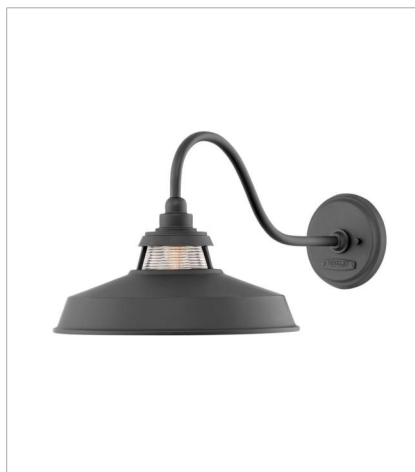

TROYER

Troyer's authentic outdoor collection captures the enduring allure of American farmhouse lighting. Constructed in solid aluminum, Troyer's warm and inviting heritage details combine with unique ribbed glass accent and timeless finishes for a classic silhouette.

FINISH: Black
GLASS: Clear Ribbed

1194BK
MEDIUM WALL MOUNT SCONCE
10" W, 10" H
Socketed
1-12w Med. LED, 100w Equiv.

1195BK
LARGE WALL MOUNT LANTERN
14" W, 11.5" H
Socketed
1-12w Med. LED, 100w Equiv.