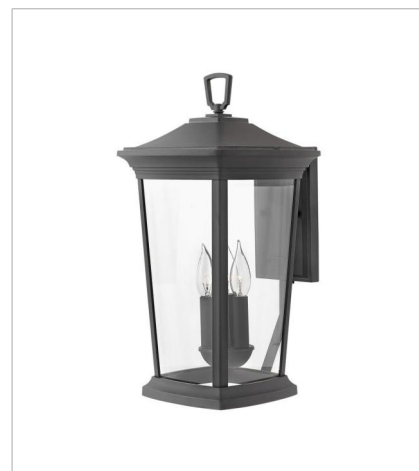

BROMLEY

Bromley's handsome silhouette features an updated traditional design that combines elegant and stately details. These dignified die-cast aluminum fixtures convey sophistication that complements any façade. Specialty touches such as a "Shepherd's Hook" decorative scrolled arm highlight Bromley's homage to tradition and quality.

FINISH: Museum Black
GLASS: Clear

2360MB
SMALL WALL MOUNT LANTERN
8" W, 15.5" H
Socketed
2-5w Cand. LED, 60w Equiv.

2360MB-LL
MEDIUM WALL MOUNT LANTERN
8" W, 15.5" H
Socketed
2-2w Cand. LED *Included

2364MB
MEDIUM WALL MOUNT LANTERN
8" W, 20" H
Socketed
2-5w Cand. LED, 60w Equiv.

2364MB-LL
MEDIUM WALL MOUNT LANTERN
8" W, 20" H
Socketed
2-2w Cand. LED *Included

2365MB
MEDIUM WALL MOUNT LANTERN
10" W, 19.3" H
Socketed
3-5w Cand. LED, 60w Equiv.

2365MB-LL
MEDIUM WALL MOUNT LANTERN
10" W, 19.3" H
Socketed
3-2w Cand. LED *Included

Bromley's handsome silhouette features an updated traditional design that combines elegant and stately details. These dignified die-cast aluminum fixtures convey sophistication that complements any façade. Specialty touches such as a "Shepherd's Hook" decorative scrolled arm highlight Bromley's homage to tradition and quality.