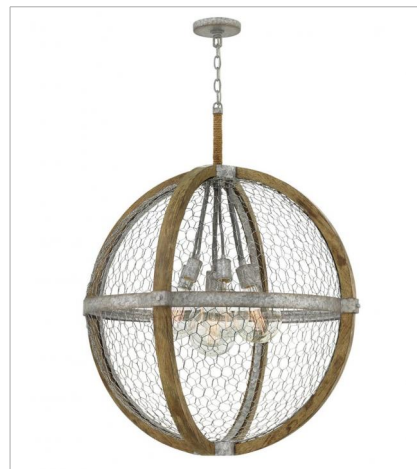

HEYWOOD

Heywood's dynamic mix is the perfect blend of rustic and cosmopolitan flair. Elegant globe style vintage bulbs are a chic focal point, while the textured, layered design of wood, metal and rope creates visual excitement.

FINISH: Weathered Zinc with Cottage Whitewash accents

4273WZ
SMALL SINGLE TIER
19" W, 19.8" H
Socket
3-100w Med. *Included

4274WZ
SMALL ORB
19" W, 25" H
Socket
3-100w Med. *Included

4275WZ
MEDIUM SINGLE TIER
24.8" W, 24.5" H
Socket
5-100w Med. *Included

4276WZ
MEDIUM ORB
24.8" W, 31" H
Socket
5-100w Med. *Included

4278WZ
LARGE SINGLE TIER
30.5" W, 28" H
Socket
7-100w Med. *Included

4279WZ
LARGE ORB
30.5" W, 36.5" H
Socket
7-100w Med. *Included

HINKLEY

HINKLEY
33000 Pin Oak Parkway
Avon Lake, OH 44012