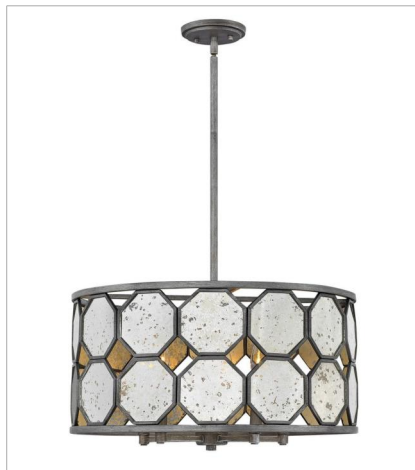

# LARA

Stunning octagonal panes of antique mirror glass are the striking centerpiece of Lara's stem hung transitional design. The hand painted Brushed Silver finish radiates with lustrous undertones, adding dimension and vintage elegance.

**FINISH:** Brushed Silver  
**GLASS:** Antique Mirror, Antique Mirror, Etched Glass Lens

**3560BV**  
SINGLE LIGHT SCONCE  
8.5" W, 11.5" H  
LED Lamp, Socket  
1-5w Cand. LED, 60w Equiv. or 1-60w Cand.

**3564BV**  
MEDIUM DRUM  
21.8" W, 12.8" H  
Socket

**3566BV**  
LARGE DRUM  
26.3" W, 13.8" H  
LED Lamp, Socket  
8-5w Cand. LED, 60w Equiv. or 8-60w Cand.

**3563BV**  
MEDIUM FLUSH MOUNT  
15" W, 8.3" H  
LED Lamp, Socket  
3-12w Med. LED, 100w Equiv. or 3-100w Med.