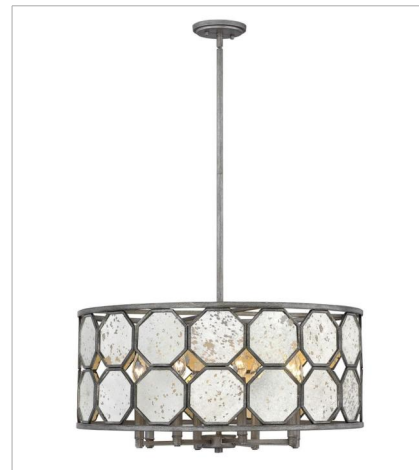

# LARA

Stunning octagonal panes of antique mirror glass are the striking centerpiece of Lara's stem hung transitional design. The hand painted Brushed Silver finish radiates with lustrous undertones, adding dimension and vintage elegance.

**FINISH:** Brushed Silver  
**GLASS:** Antique Mirror, Antique Mirror, Etched Glass Lens

**3560BV**  
SINGLE LIGHT SCONCE  
8.5" W, 11.5" H  
LED Lamp, Socket  
1-5w Cand. LED, 60w Equiv. or 1-60w Cand.

**3564BV**  
MEDIUM DRUM  
21.8" W, 12.8" H  
Socket

**3566BV**  
LARGE DRUM  
26.3" W, 13.8" H  
LED Lamp, Socket  
8-5w Cand. LED, 60w Equiv. or 8-60w Cand.

**3563BV**  
MEDIUM FLUSH MOUNT  
15" W, 8.3" H  
LED Lamp, Socket  
3-12w Med. LED, 100w Equiv. or 3-100w Med.