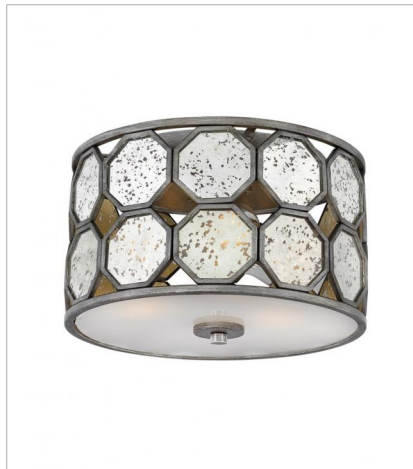

LARA

Stunning octagonal panes of antique mirror glass are the striking centerpiece of Lara's stem hung transitional design. The hand painted Brushed Silver finish radiates with lustrous undertones, adding dimension and vintage elegance.

FINISH: Brushed Silver
GLASS: Antique Mirror

3560BV
SINGLE LIGHT SCONCE
8.5" W, 11.5" H
Socket
1-60w Cand.

3564BV
MEDIUM DRUM
21.8" W, 12.8" H
Socket
5-60w Cand.

3566BV
LARGE DRUM
26.3" W, 13.8" H
Socket
8-60w Cand.

3567BV
SMALL PENDANT
8.5" W, 12.3" H
Socket
1-100w Med.

3563BV
MEDIUM FLUSH MOUNT
15" W, 8.3" H
Socket
3-100w Med.