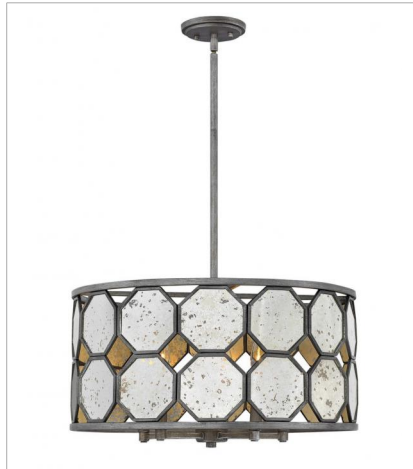

LARA

Stunning octagonal panes of antique mirror glass are the striking centerpiece of Lara's stem hung transitional design. The hand painted Brushed Silver finish radiates with lustrous undertones, adding dimension and vintage elegance.

FINISH: Brushed Silver
GLASS: Antique Mirror

3560BV
SINGLE LIGHT SCONCE
8.5" W, 11.5" H
Socket
1-60w Cand.

3564BV
MEDIUM DRUM
21.8" W, 12.8" H
Socket
5-60w Cand.

3566BV
LARGE DRUM
26.3" W, 13.8" H
Socket
8-60w Cand.

3567BV
SMALL PENDANT
8.5" W, 12.3" H
Socket
1-100w Med.

3563BV
MEDIUM FLUSH MOUNT
15" W, 8.3" H
Socket
3-100w Med.