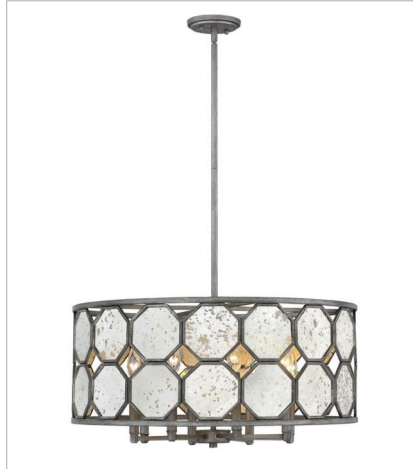

LARA

Stunning octagonal panes of antique mirror glass are the striking centerpiece of Lara's stem hung transitional design. The hand painted Brushed Silver finish radiates with lustrous undertones, adding dimension and vintage elegance.

FINISH: Brushed Silver
GLASS: Antique Mirror

3560BV
SINGLE LIGHT SCONCE
8.5" W, 11.5" H
Socketed
1-5w Cand. LED, 60w Equiv. or 1-60w Cand.

3566BV
LARGE DRUM
26.3" W, 13.8" H
Socketed
8-5w Cand. LED, 60w Equiv. or 8-60w Cand.

3563BV
MEDIUM FLUSH MOUNT
15" W, 8.3" H
Socketed
3-12w Med. LED, 100w Equiv. or 3-100w Med.