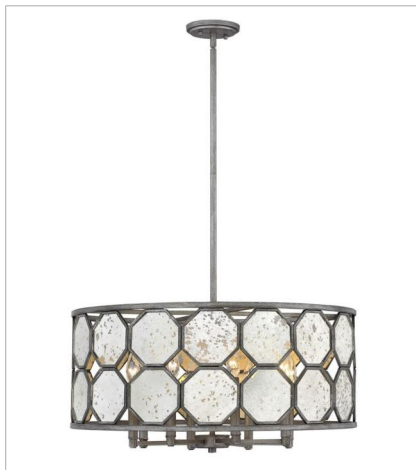

# LARA

Stunning octagonal panes of antique mirror glass are the striking centerpiece of Lara's stem hung transitional design. The hand painted Brushed Silver finish radiates with lustrous undertones, adding dimension and vintage elegance.

**FINISH:** Brushed Silver  
**GLASS:** Antique Mirror

**3560BV**  
SINGLE LIGHT SCONCE  
8.5" W, 11.5" H  
Socketed  
1-5w Cand. LED, 60w Equiv. or 1-60w Cand.

**3566BV**  
LARGE DRUM  
26.3" W, 13.8" H  
Socketed  
8-5w Cand. LED, 60w Equiv. or 8-60w Cand.

**3563BV**  
MEDIUM FLUSH MOUNT  
15" W, 8.3" H  
Socketed  
3-12w Med. LED, 100w Equiv. or 3-100w Med.