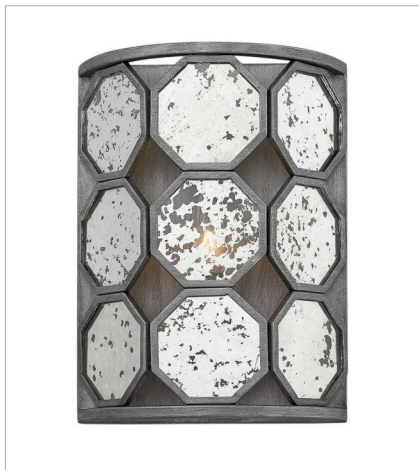

# LARA

Stunning octagonal panes of antique mirror glass are the striking centerpiece of Lara's stem hung transitional design. The hand painted Brushed Silver finish radiates with lustrous undertones, adding dimension and vintage elegance.

**FINISH:** Brushed Silver  
**GLASS:** Antique Mirror

**3560BV**  
SINGLE LIGHT SCONCE  
8.5" W, 11.5" H  
Socketed  
1-5w Cand. LED, 60w Equiv. or 1-60w Cand.

**3566BV**  
LARGE DRUM  
26.3" W, 13.8" H  
Socketed  
8-5w Cand. LED, 60w Equiv. or 8-60w Cand.

**3563BV**  
MEDIUM FLUSH MOUNT  
15" W, 8.3" H  
Socketed  
3-12w Med. LED, 100w Equiv. or 3-100w Med.