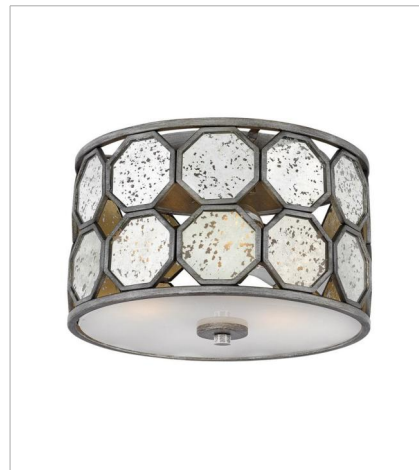

# LARA

Stunning octagonal panes of antique mirror glass are the striking centerpiece of Lara's stem hung transitional design. The hand painted Brushed Silver finish radiates with lustrous undertones, adding dimension and vintage elegance.

**FINISH:** Brushed Silver  
**GLASS:** Antique Mirror

**3560BV**  
SINGLE LIGHT SCONCE  
8.5" W, 11.5" H  
Socketed  
1-5w Cand. LED, 60w Equiv. or 1-60w Cand.

**3566BV**  
LARGE DRUM  
26.3" W, 13.8" H  
Socketed  
8-5w Cand. LED, 60w Equiv. or 8-60w Cand.

**3563BV**  
MEDIUM FLUSH MOUNT  
15" W, 8.3" H  
Socketed  
3-12w Med. LED, 100w Equiv. or 3-100w Med.