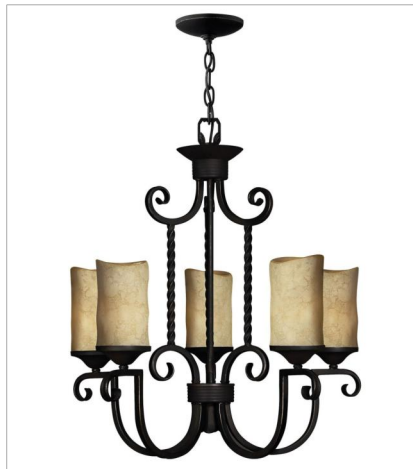

4015OL
MEDIUM SINGLE TIER
25" W, 25.5" H
Socketed
5-8w Med. LED, 100w Equiv. or 5-100w Med.