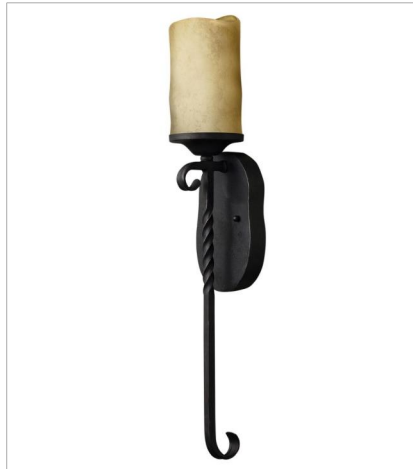

CASA

Casa features solid aluminum construction with twisted wrought iron details and hand-forged scrollwork in an Olde Black finish to complete its rustic-chic appeal with a Southwestern flair.

FINISH: Olde Black
GLASS: Clear Seedy, Antique Scavo, Light Etched Amber

4010OL-CL
SINGLE LIGHT SCONCE
5" W, 11.3" H
Socketed

4300OL
SINGLE LIGHT SCONCE
5" W, 24" H
Socketed
1-8w Med. LED, 100w Equiv.

4300OL-CL
SINGLE LIGHT SCONCE
5" W, 23" H
Socketed
1-8w Med. LED, 100w Equiv.

FINISH: Olde Black
GLASS: Clear Seedy, Antique Scavo, Light Etched Amber

4017OL-CL
SMALL PENDANT
5.3" W, 12.3" H
Socketed
1-8w Med. LED, 100w Equiv. or 1-100w Med.

4019OL
EXTRA LARGE THREE TIER
42" W, 46.3" H
Socketed
15-8w Med. LED, 60w Equiv. or 15-60w Med.

hinkley.com

CASA

Casa features solid aluminum construction with twisted wrought iron details and hand-forged scrollwork in an Olde Black finish to complete its rustic-chic appeal with a Southwestern flair.