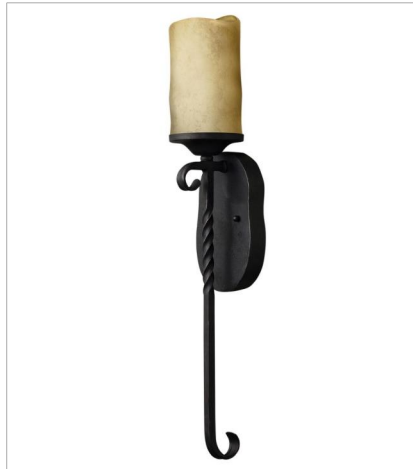

CASA

Casa features solid aluminum construction with twisted wrought iron details and hand-forged scrollwork in an Olde Black finish to complete its rustic-chic appeal with a Southwestern flair.

FINISH: Olde Black
GLASS: Clear Seedy, Antique Scavo, Light Etched Amber

4010OL-CL
SINGLE LIGHT SCONCE
5" W, 11.3" H
Socketed

4300OL
SINGLE LIGHT SCONCE
5" W, 24" H
Socketed
1-8w Med. LED, 100w Equiv.

4300OL-CL
SINGLE LIGHT SCONCE
5" W, 23" H
Socketed
1-8w Med. LED, 100w Equiv.

4017OL-CL
SMALL PENDANT
5.3" W, 12.3" H
Socketed
1-8w Med. LED, 100w Equiv. or 1-100w Med.

1140OL
SMALL WALL MOUNT LANTERN
7" W, 13" H
Socketed

1140OL-CL
SMALL WALL MOUNT LANTERN
7" W, 13" H
Socketed
1-10w Med. LED, 60w Equiv.

FINISH: Olde Black
GLASS: Clear Seedy, Antique Scavo, Light Etched Amber

1143OL-CL
MEDIUM WALL MOUNT LANTERN
9.8" W, 21.5" H
Socketed
2-5w Cand. LED, 60w Equiv.

1144OL-CL
MEDIUM WALL MOUNT LANTERN
9.8" W, 17.5" H
Socketed
1-12w Med. LED, 75w Equiv.