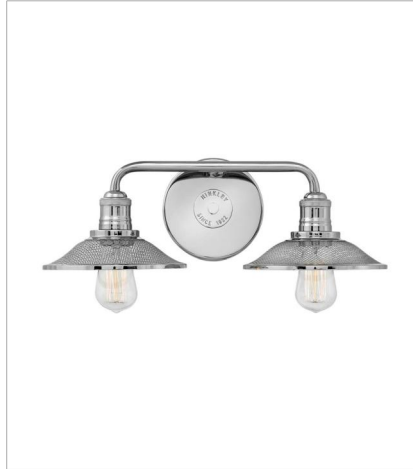

RIGBY

Rigby is inspired by the Americana barn light, reborn as a chic interior retro classic. Features such as cast socket covers, mesh shades, canopy detail and two-tone finish options combine the best in both vintage and industrial design elements.

FINISH: Polished Nickel

5290PN
SINGLE LIGHT VANITY
8" W, 6.5" H
Socketed
1-14w Med. LED, 100w Equiv.

5292PN
TWO LIGHT VANITY
19" W, 6.5" H
Socketed
2-14w Med. LED, 100w Equiv.

5293PN
THREE LIGHT VANITY
27" W, 8.8" H
Socketed
3-14w Med. LED, 100w Equiv.