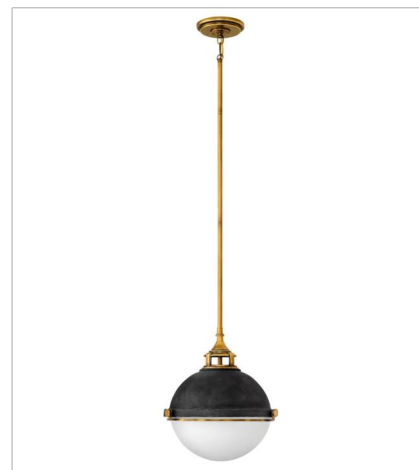

FLETCHER

Fletcher's chic vibe transcends style boundaries. A seamless dome shade features a cast-fitter and an elegant capture ring that secures the etched opal glass with decorative cast knobs. Spanning vintage to industrial, classic to transitional, Fletcher seamlessly unifies any décor declaration.

FINISH: Aged Zinc with Heritage Brass accents

GLASS: Etched Opal

4830DZ
SMALL SINGLE LIGHT SCONCE
7" W, 9.3" H
LED Lamp
1-7w Med. LED, 100w Equiv.

4832DZ
MEDIUM SINGLE LIGHT SCONCE
7" W, 12.3" H
LED Lamp
1-7w Med. LED, 100w Equiv.

4834DZ
SMALL PENDANT
13.5" W, 14.5" H
LED Lamp
2-7w Med. LED, 100w Equiv.

4835DZ
MEDIUM ORB
18" W, 19.8" H
LED Lamp
2-10w Med. LED, 100w Equiv.

4836DZ
LARGE ORB
22" W, 23" H
LED Lamp
3-8w Med. LED, 100w Equiv.