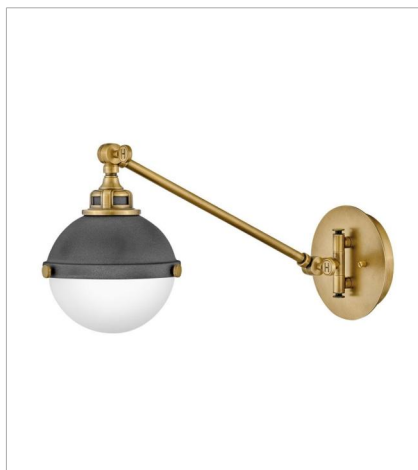

FLETCHER

Fletcher's chic vibe transcends style boundaries. A seamless dome shade features a cast-fitter and an elegant capture ring that secures the etched opal glass with decorative cast knobs. Spanning vintage to industrial, classic to transitional, Fletcher seamlessly unifies any décor declaration.

FINISH: Aged Zinc with Heritage Brass accents

GLASS: Etched Opal

4830DZ
SMALL SINGLE LIGHT SCONCE
7" W, 9.3" H
LED Lamp
1-7w Med. LED, 100w Equiv.

4832DZ
MEDIUM SINGLE LIGHT SCONCE
7" W, 12.3" H
LED Lamp
1-7w Med. LED, 100w Equiv.

4834DZ
SMALL PENDANT
13.5" W, 14.5" H
LED Lamp
2-7w Med. LED, 100w Equiv.

4835DZ
MEDIUM ORB
18" W, 19.8" H
LED Lamp
2-10w Med. LED, 100w Equiv.

4836DZ
LARGE ORB
22" W, 23" H
LED Lamp
3-8w Med. LED, 100w Equiv.